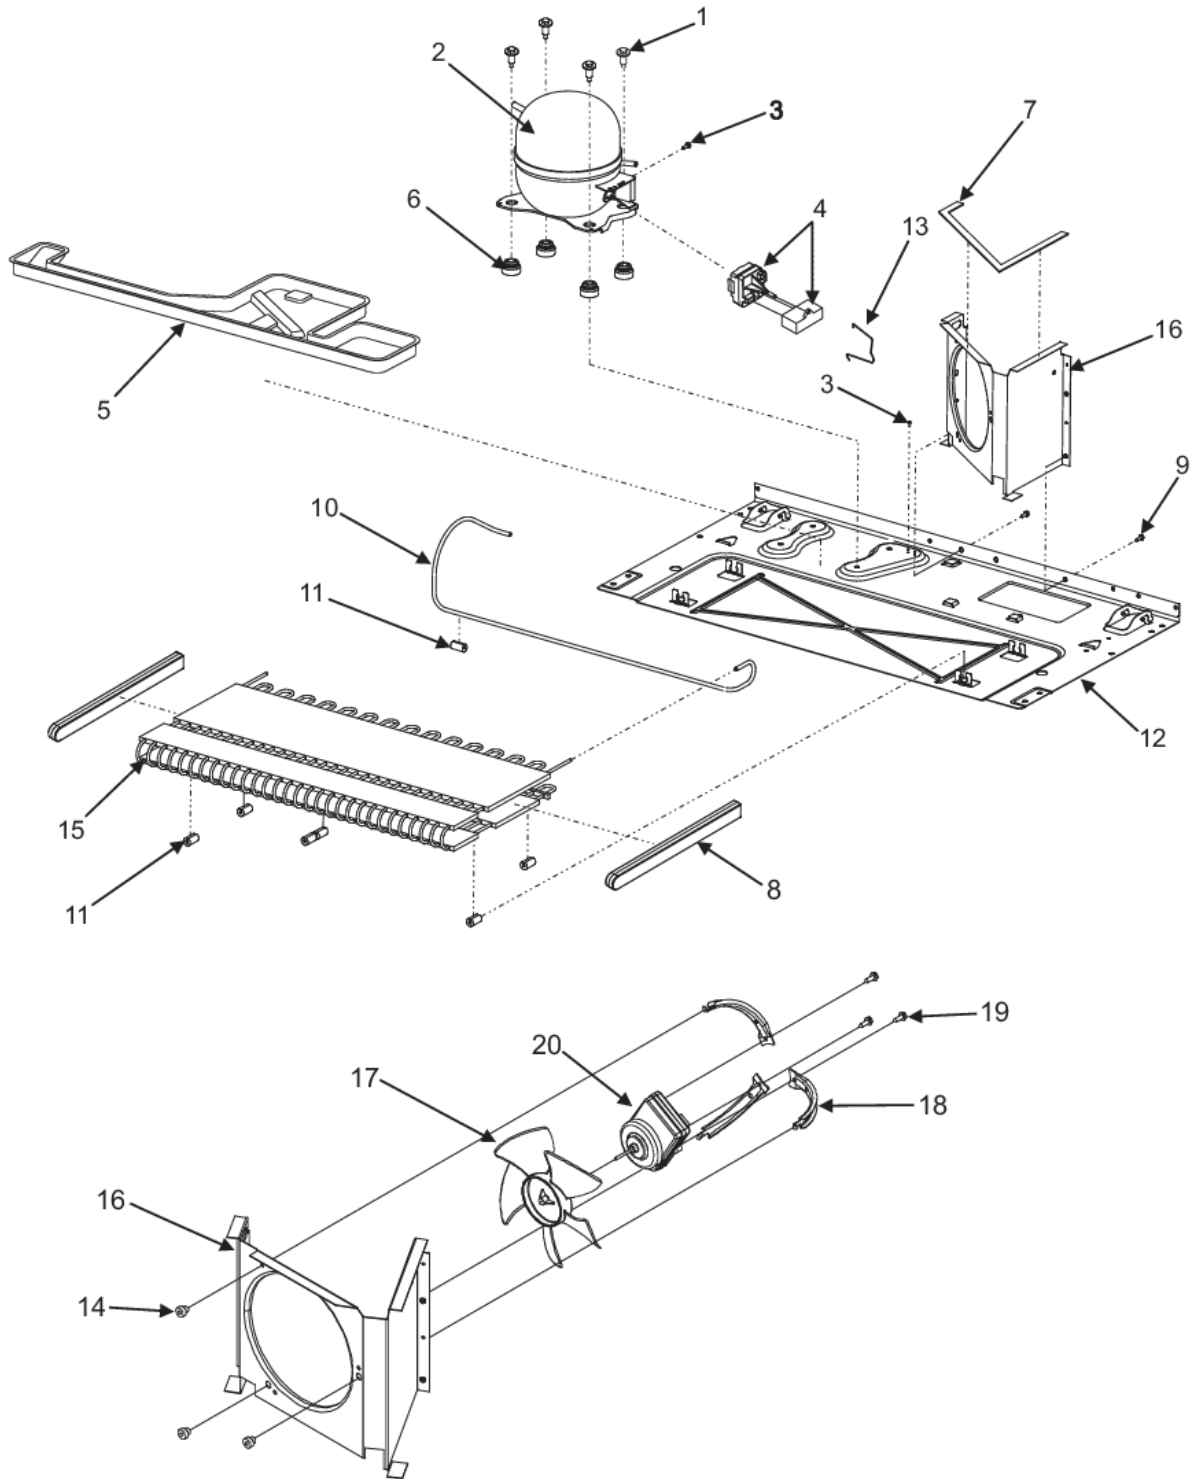

Item	Part No.	Name	Qty	Uom	NOTES
18	PS400169	BRACKET, CONDENSER MOTOR (67004953)	1	EA	NO LONGER AVAILABLE, Not available online / Call for pricing and availability
19	PS400170	SCREW, BRACKT (67004954)	1	EA	NO LONGER AVAILABLE, Not available online / Call for pricing and availability
20	PS400160	MOTOR, CONDENSER FAN (67004432)	1	EA	
NI	PS400171	HARNESS, MC (67005435)	1	EA