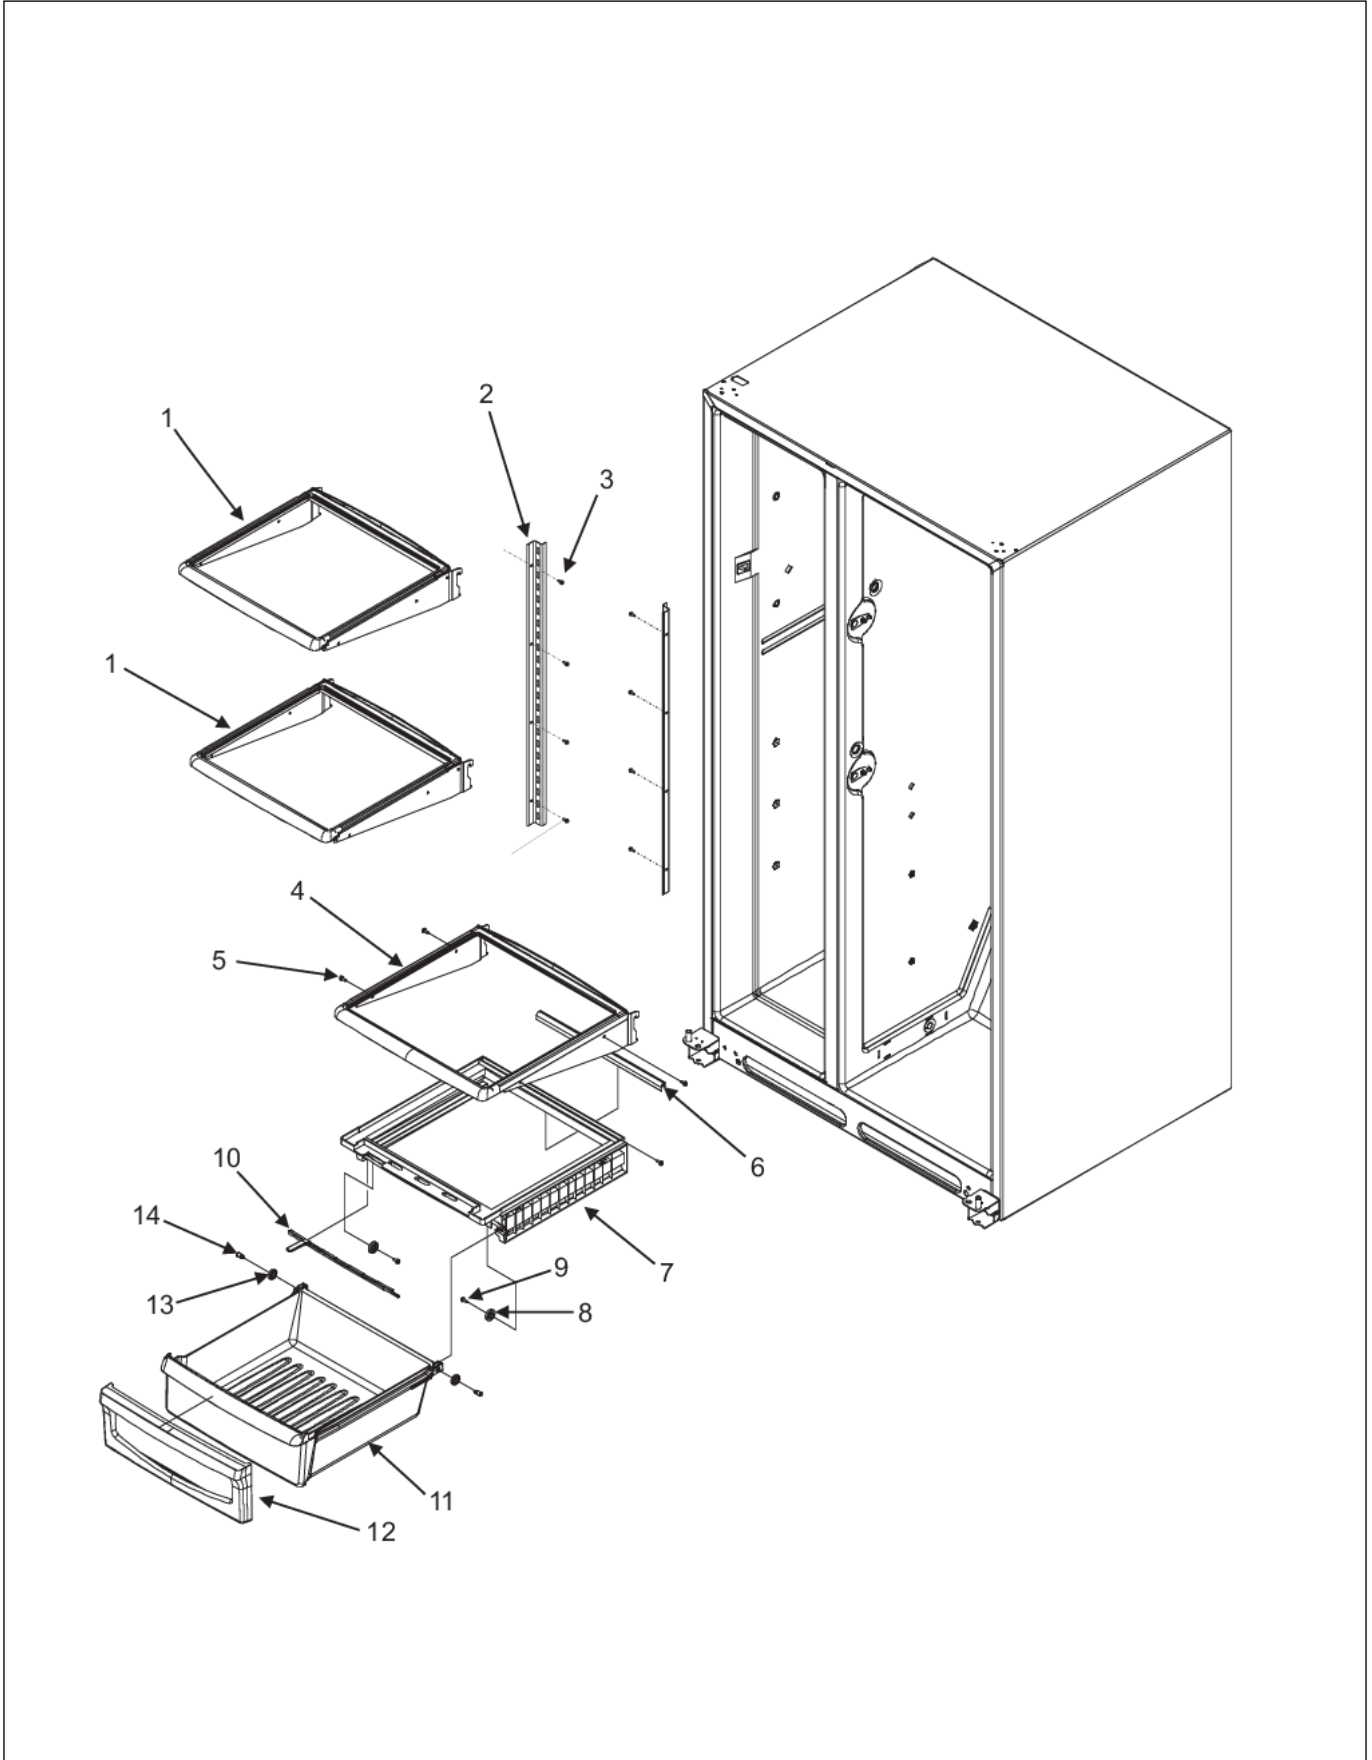

REFRIGERATOR SHELVES

Item	Part No.	Name	Qty	Uom	NOTES
1	PS400304	REFRIGERATOR SHELF (67006760)	1	EA	
2	PS400305	RAIL (LEFT AND RIGHT) (67003840)	1	EA	NO LONGER AVAILABLE, Not available online / Call for pricing and availability
3	PS400306	SCREW, RAIL (M0211016)	1	EA	NO LONGER AVAILABLE, Not available online / Call for pricing and availability
4	PS400307	REFRIGERATOR SHELF (67006882)	1	EA	
5	PS400224	SCREW, PIVOT BLOCK (489355)	1	EA	
6	PS400308	SEAL, CRISPER FRAME (REAR) (67004305)	1	EA	NO LONGER AVAILABLE, Not available online / Call for pricing and availability
7	PS400309	FRAME, CRISPER (67004307)	1	EA	NO LONGER AVAILABLE
8	PS400310	ROLLER, CRISPER FRAME (67004169)	1	EA	NO LONGER AVAILABLE
9	PS400311	SCREW, ROLLER (67006692)	1	EA	NO LONGER AVAILABLE
10	PS400312	SLIDE, CONTROL (WHITE) (67006690)	1	EA	
11	PS400313	PAN, SMALL CRISPER (67004304)	1	EA	
12	PS400314	FRONT, CRISPER PAN (67006691)	1	EA	
13	PS400315	ROLLER, PAN (67004133)	1	EA	
14	PS400316	PIN, ROLLER (67004174)	1	EA