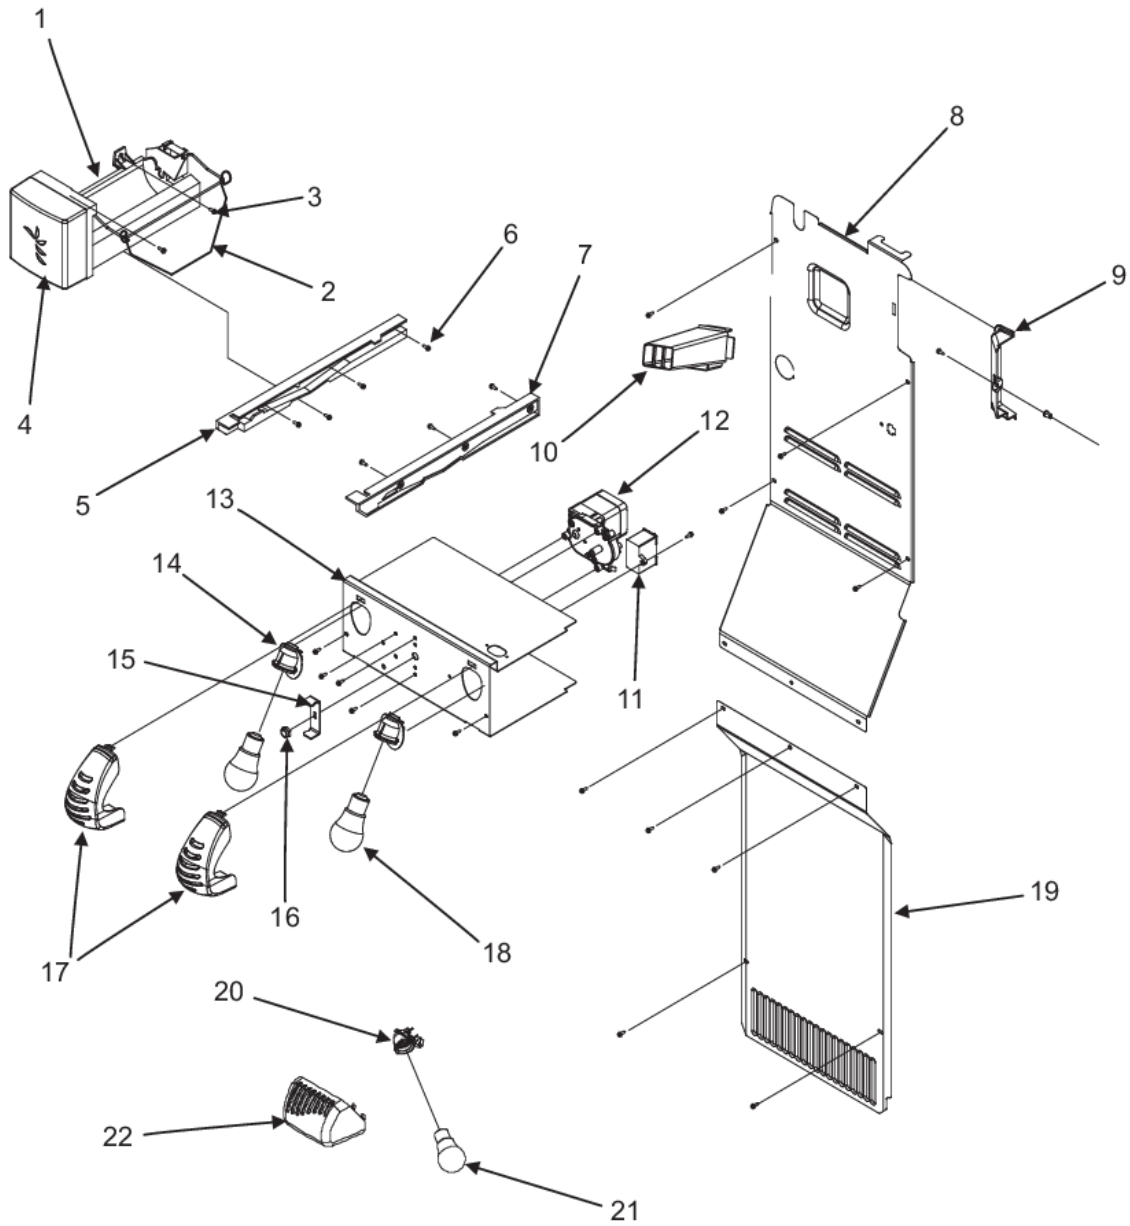

Item	Part No.	Name	Qty	Uom	NOTES
11	PS400375	CAPACITOR (C8931612)	1	EA	
NI	PS400062	SCREW, HOUSING (67006530)	1	EA	NO LONGER AVAILABLE, Not available online / Call for pricing and availability
12	PS400376	AUGER MOTOR (67003226)	1	EA	
NI	PS400377	HARNESS, AUGER MOTOR (67005523)	1	EA	
NI	PS400062	SCREW, HOUSING (67006530)	1	EA	NO LONGER AVAILABLE, Not available online / Call for pricing and availability
13	PS400378	COVER, AUGER MOTOR (67002887)	1	EA	NO LONGER AVAILABLE, Not available online / Call for pricing and availability
NI	PS400129	SCREW, SMALL (67006425)	1	EA	
14	PS400053	LIGHT SOCKET (12570701)	1	EA	
15	PS400379	DRIVER (10114901)	1	EA	
16	PS400380	NUT, LOCKING (M0223101)	1	EA	
17	PS400381	SHIELD, FREEZER LIGHT (67004433)	1	EA	
18	PS400054	LIGHT BULB (A0282812)	1	EA	
19	PS400382	COVER, EVAPORATOR (67004192)	1	EA	
NI	PS400129	SCREW, SMALL (67006425)	1	EA	
20	PS400053	LIGHT SOCKET (12570701)	1	EA	
21	PS400054	LIGHT BULB (A0282812)	1	EA	
22	PS400383	SHIELD, FREEZER LIGHT (67004135)	1	EA	NO LONGER AVAILABLE, Not available online / Call for pricing and availability