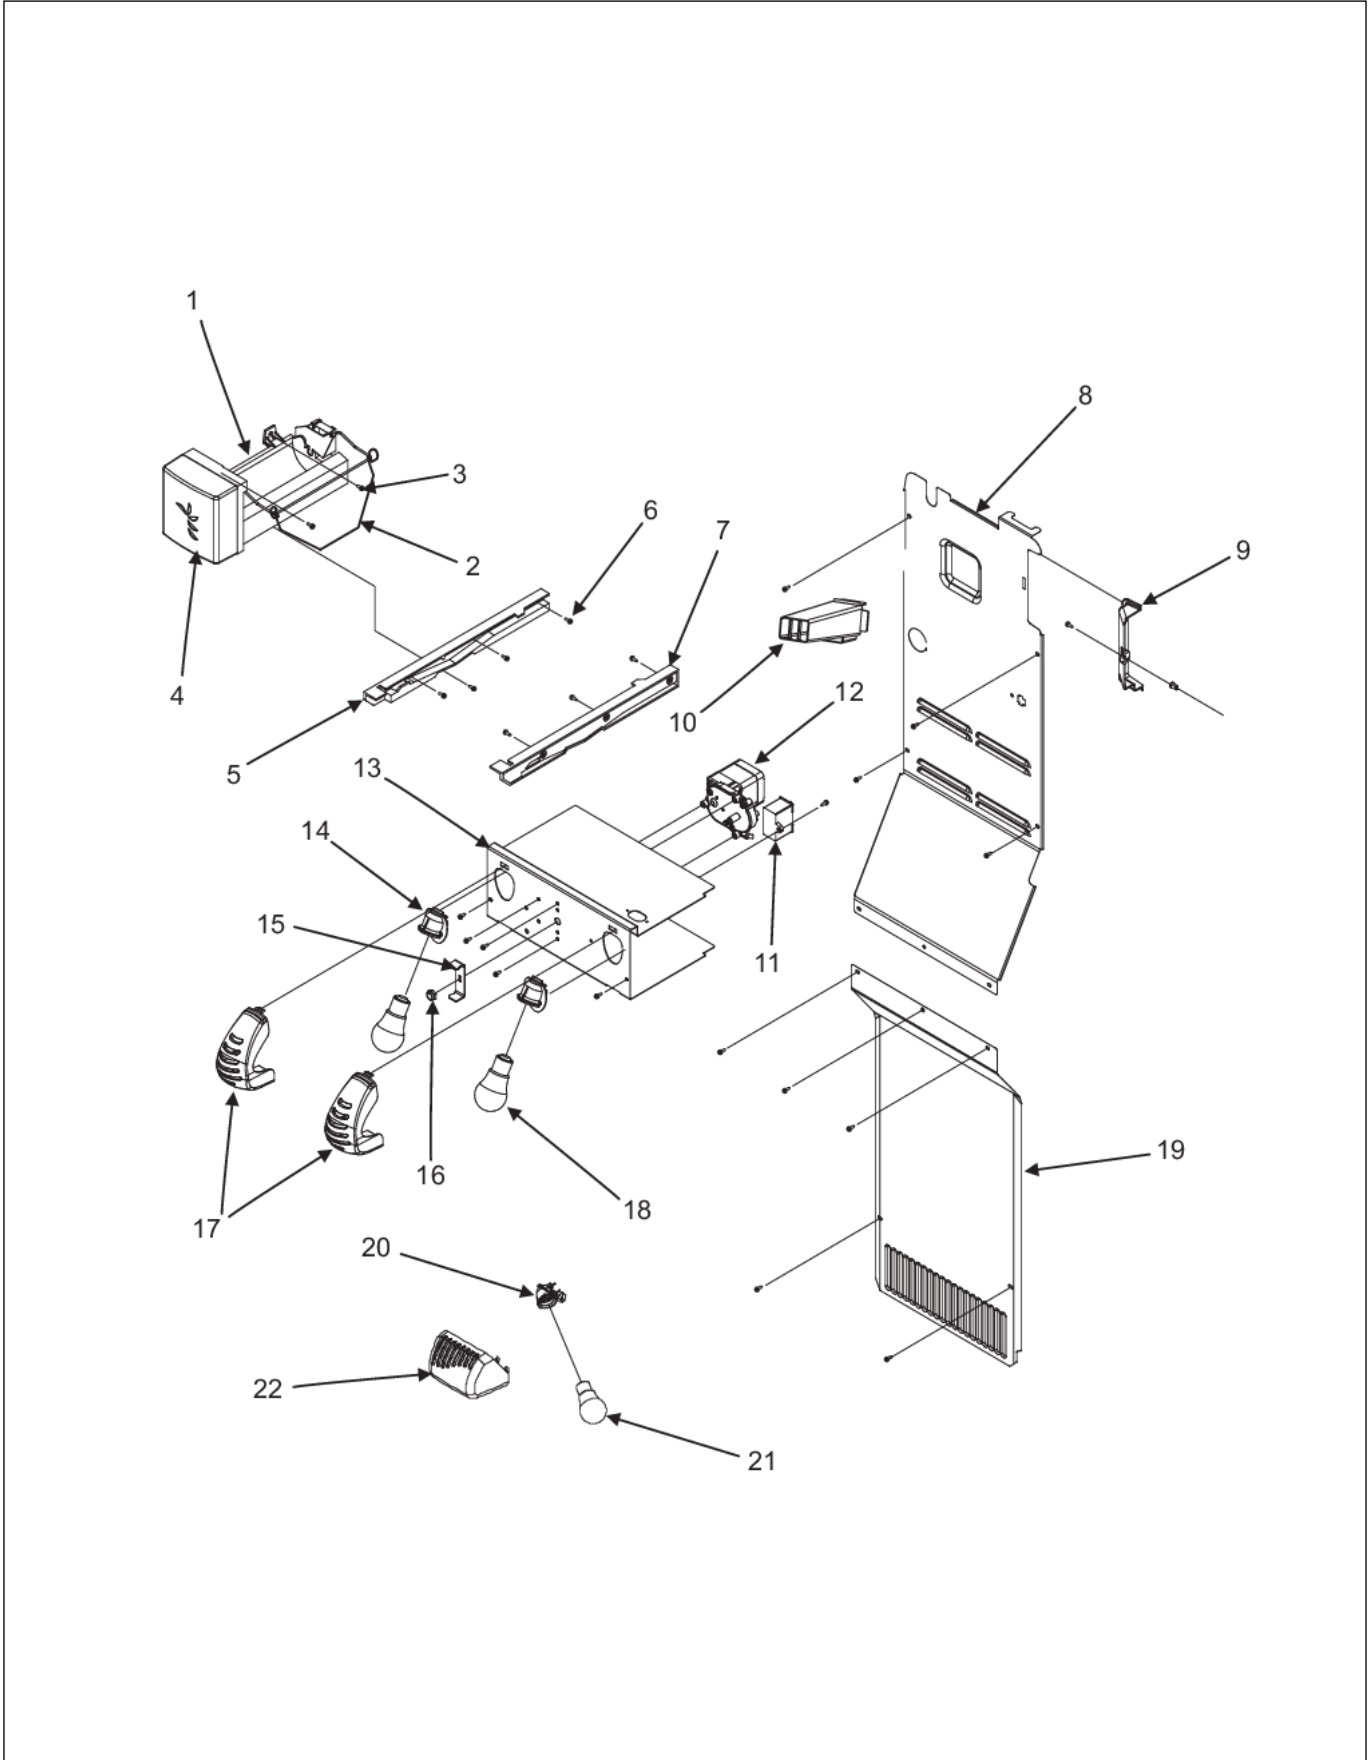

FREEZER COMPARTMENT

Item	Part No.	Name	Qty	Uom	NOTES
1	PR160032	ICEMAKER ASSY COMP 4317943	1	EA	
Not Shown	NOTE	AND HEATER ASSEMBLY, ICE EJECTOR,		EA	
Not Shown	NOTE	ICE STRIPPER, WATER INLET, & THERMOSTAT		EA	
NI	PS400197	BRACKET, ICE MAKER (67002823)	1	EA	NO LONGER AVAILABLE, Not available online / Call for pricing and availability
2	PS400365	ICE MAKER ARM / WIRE (12671401)	1	EA	
3	PS400366	SCREW, ICE MAKER (67006698)	1	EA	NO LONGER AVAILABLE, Not available online / Call for pricing and availability
NI	PS400367	WASHER, SCREW (67006699)	1	EA	NO LONGER AVAILABLE, Not available online / Call for pricing and availability
4	PS400368	COVER, ICE MAKER	1	EA	
5	PS400369	GLIDE, FREEZER (LEFT) (67005375)	1	EA	NO LONGER AVAILABLE
6	PS400370	SCREW, GLIDE (M0213530)	1	EA	NO LONGER AVAILABLE
7	PS400371	GLIDE, FREEZER (RIGHT) (67004323)	1	EA	NO LONGER AVAILABLE
8	PS400372	BACK, INNER FREEZER (67005524)	1	EA	NO LONGER AVAILABLE, Not available online / Call for pricing and availability
NI	PS400129	SCREW, SMALL (67006425)	1	EA	
9	PS400373	COVER, AIR SUPPLY (12583101)	1	EA	NO LONGER AVAILABLE, Not available online / Call for pricing and availability
NI	PS400290	GROMMET, SCREW (M0580205)	1	EA	NO LONGER AVAILABLE, Not available online / Call for pricing and availability
NI	PS400129	SCREW, SMALL (67006425)	1	EA	
10	PS400374	DUCT, QUICK ICE (67003581)	1	EA