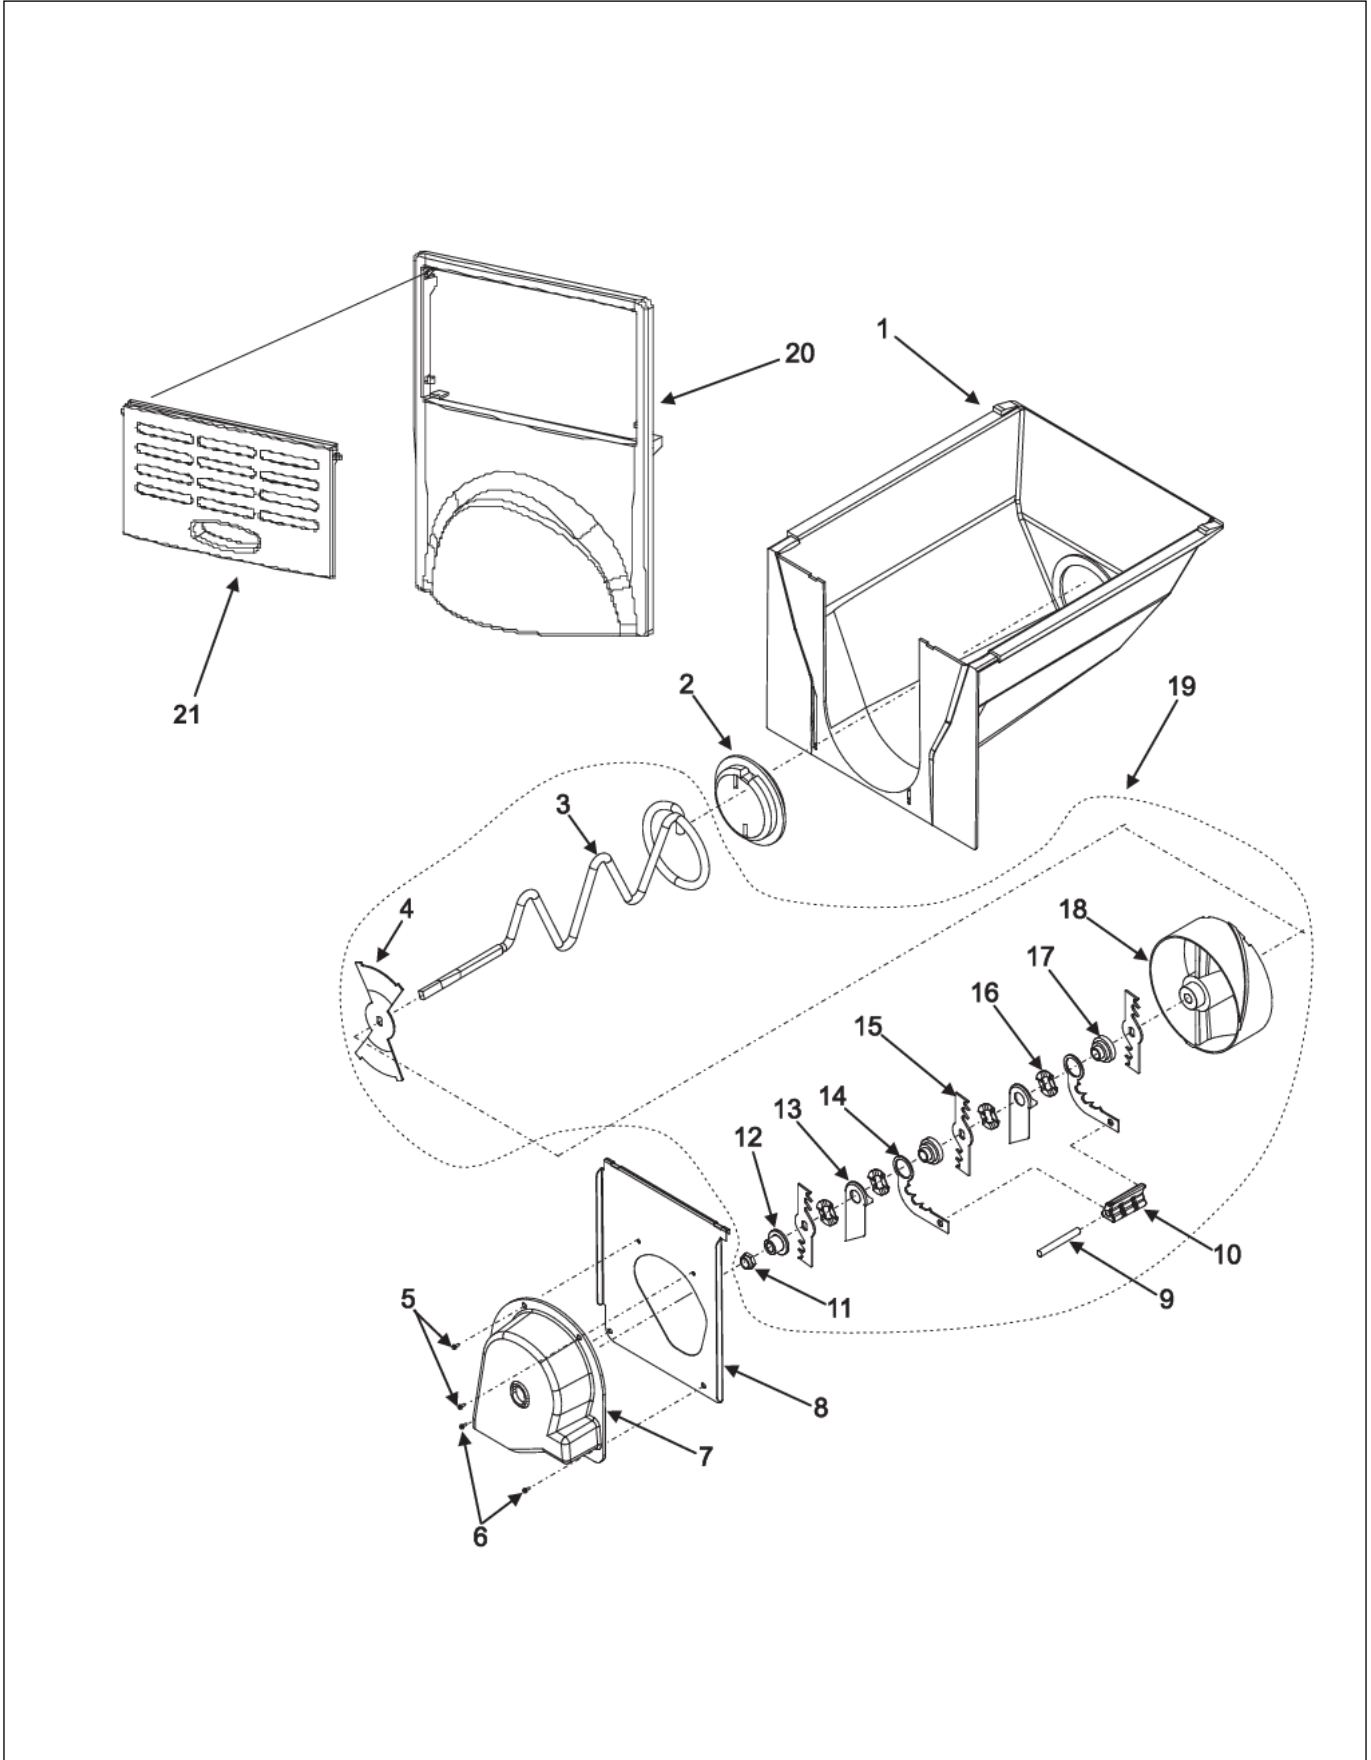

ICE BUCKET

Item	Part No.	Name	Qty	Uom	NOTES
1	PS400395	BUCKET, ICE CRUSHER (67005959)	1	EA	
2	PM910331C	CAP,HELIX	1	EA	
3	PS400397	ICE AGITATOR (10114401)	1	EA	
4	PS400398	BAR, ICE CRUSH BUCKET (10113801)	1	EA	
5	PS400399	SCREW, HEX HEAD (67006508)	1	EA	NO LONGER AVAILABLE
6	PS400129	SCREW, SMALL (67006425)	1	EA	
7	PS400400	COVER, BLADE (67002271)	1	EA	
8	PS400401	FRONT, ICE CRUSHER (10115001)	1	EA	
9	PS400402	ROLL PIN (M1200108)	1	EA	NO LONGER AVAILABLE, Not available online / Call for pricing and availability
10	PS400403	BLADE, ANCHOR (10114101)	1	EA	NO LONGER AVAILABLE, Not available online / Call for pricing and availability
11	PS400380	NUT, LOCKING (M0223101)	1	EA	
12	PS400404	SPACER, COVER (10113901)	1	EA	NO LONGER AVAILABLE, Not available online / Call for pricing and availability
13	PS400405	DAMPER, ICE (10275201)	1	EA	NO LONGER AVAILABLE, Not available online / Call for pricing and availability
14	PS400406	STATIC BLADE (10114601)	1	EA	NO LONGER AVAILABLE, Not available online / Call for pricing and availability
15	PS400407	ROTATING BLADE (10114501)	1	EA	NO LONGER AVAILABLE, Not available online / Call for pricing and availability
16	PS400408	WASHER, WAVED (10275101)	1	EA	NO LONGER AVAILABLE, Not available online / Call for pricing and availability