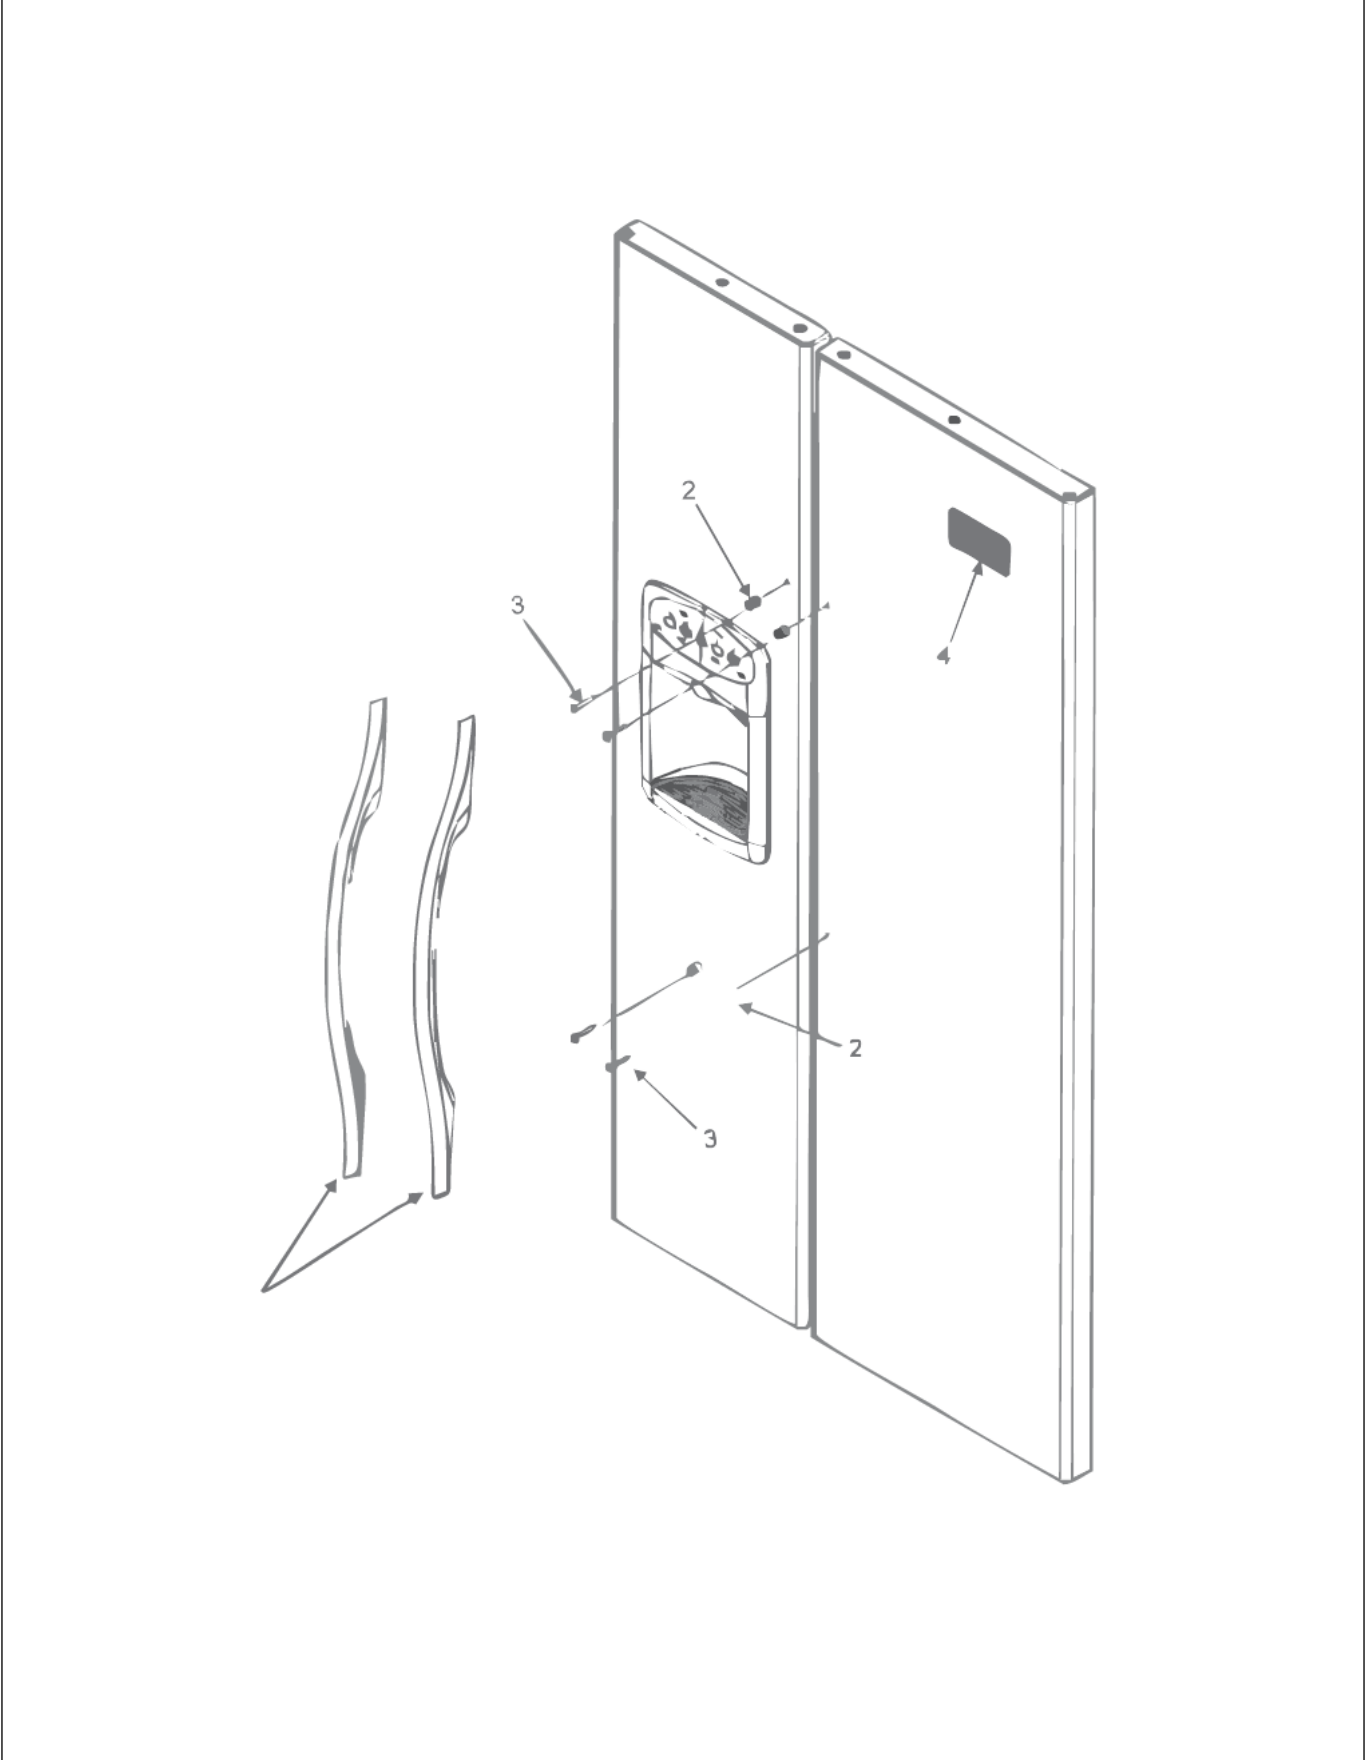

HANDLES

Item	Part No.	Name	Qty	Uom	NOTES
1	PE030188	Designer Handle Ref-Outsourced 67006725	1	EA	
2	PS400004	STUD, HANDLE (67002936)	1	EA	
3	PS400003	SCREW, HANDLE (3387230)	1	EA	
4	PE010195	NAMEPLATE LOGO DES	1	EA