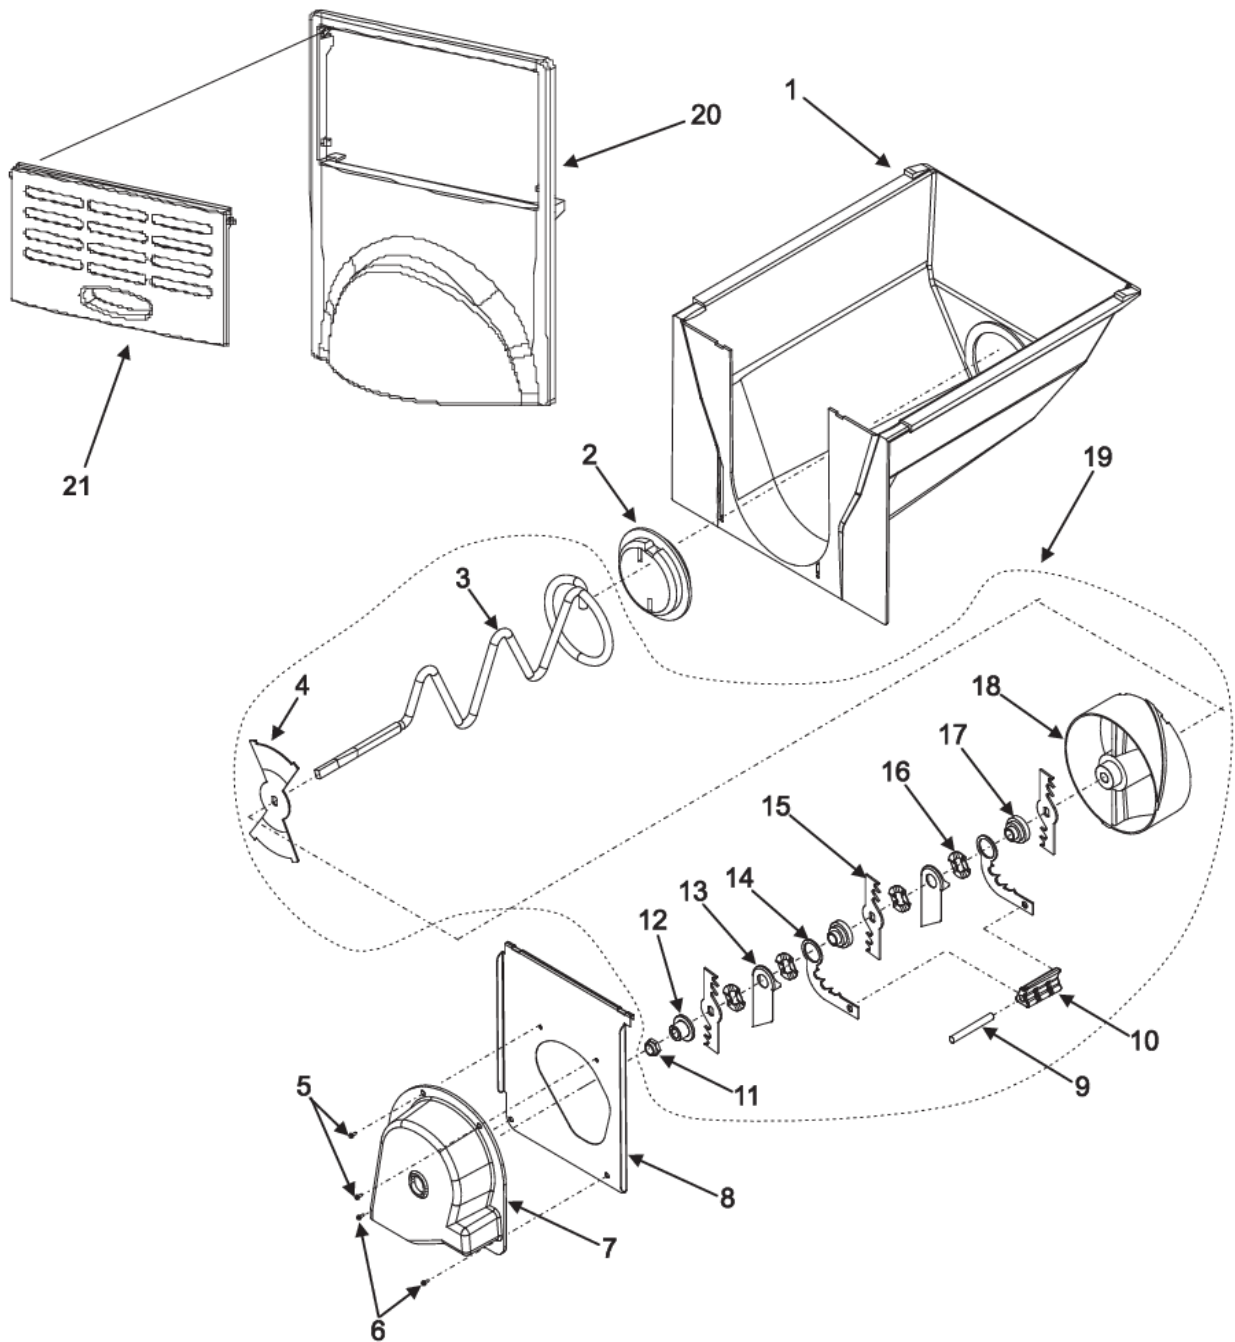

Item	Part No.	Name	Qty	Uom	NOTES
17	PS400409	WASHER, STEPPED (10114301)	1	EA	NO LONGER AVAILABLE, Not available online / Call for pricing and availability
18	PS400410	WHEEL, CRUSHED ICE (67002052)	1	EA	
19	PS400411	CRUSHED ICE AGITATOR ASSEMBLY (12740302)	1	EA	
20	PS400412	COVER, ICE BUCKET (67004255)	1	EA	NO LONGER AVAILABLE, Not available online / Call for pricing and availability
21	PS400413	DOOR, ICE BUCKET (67004358)	1	EA	NO LONGER AVAILABLE