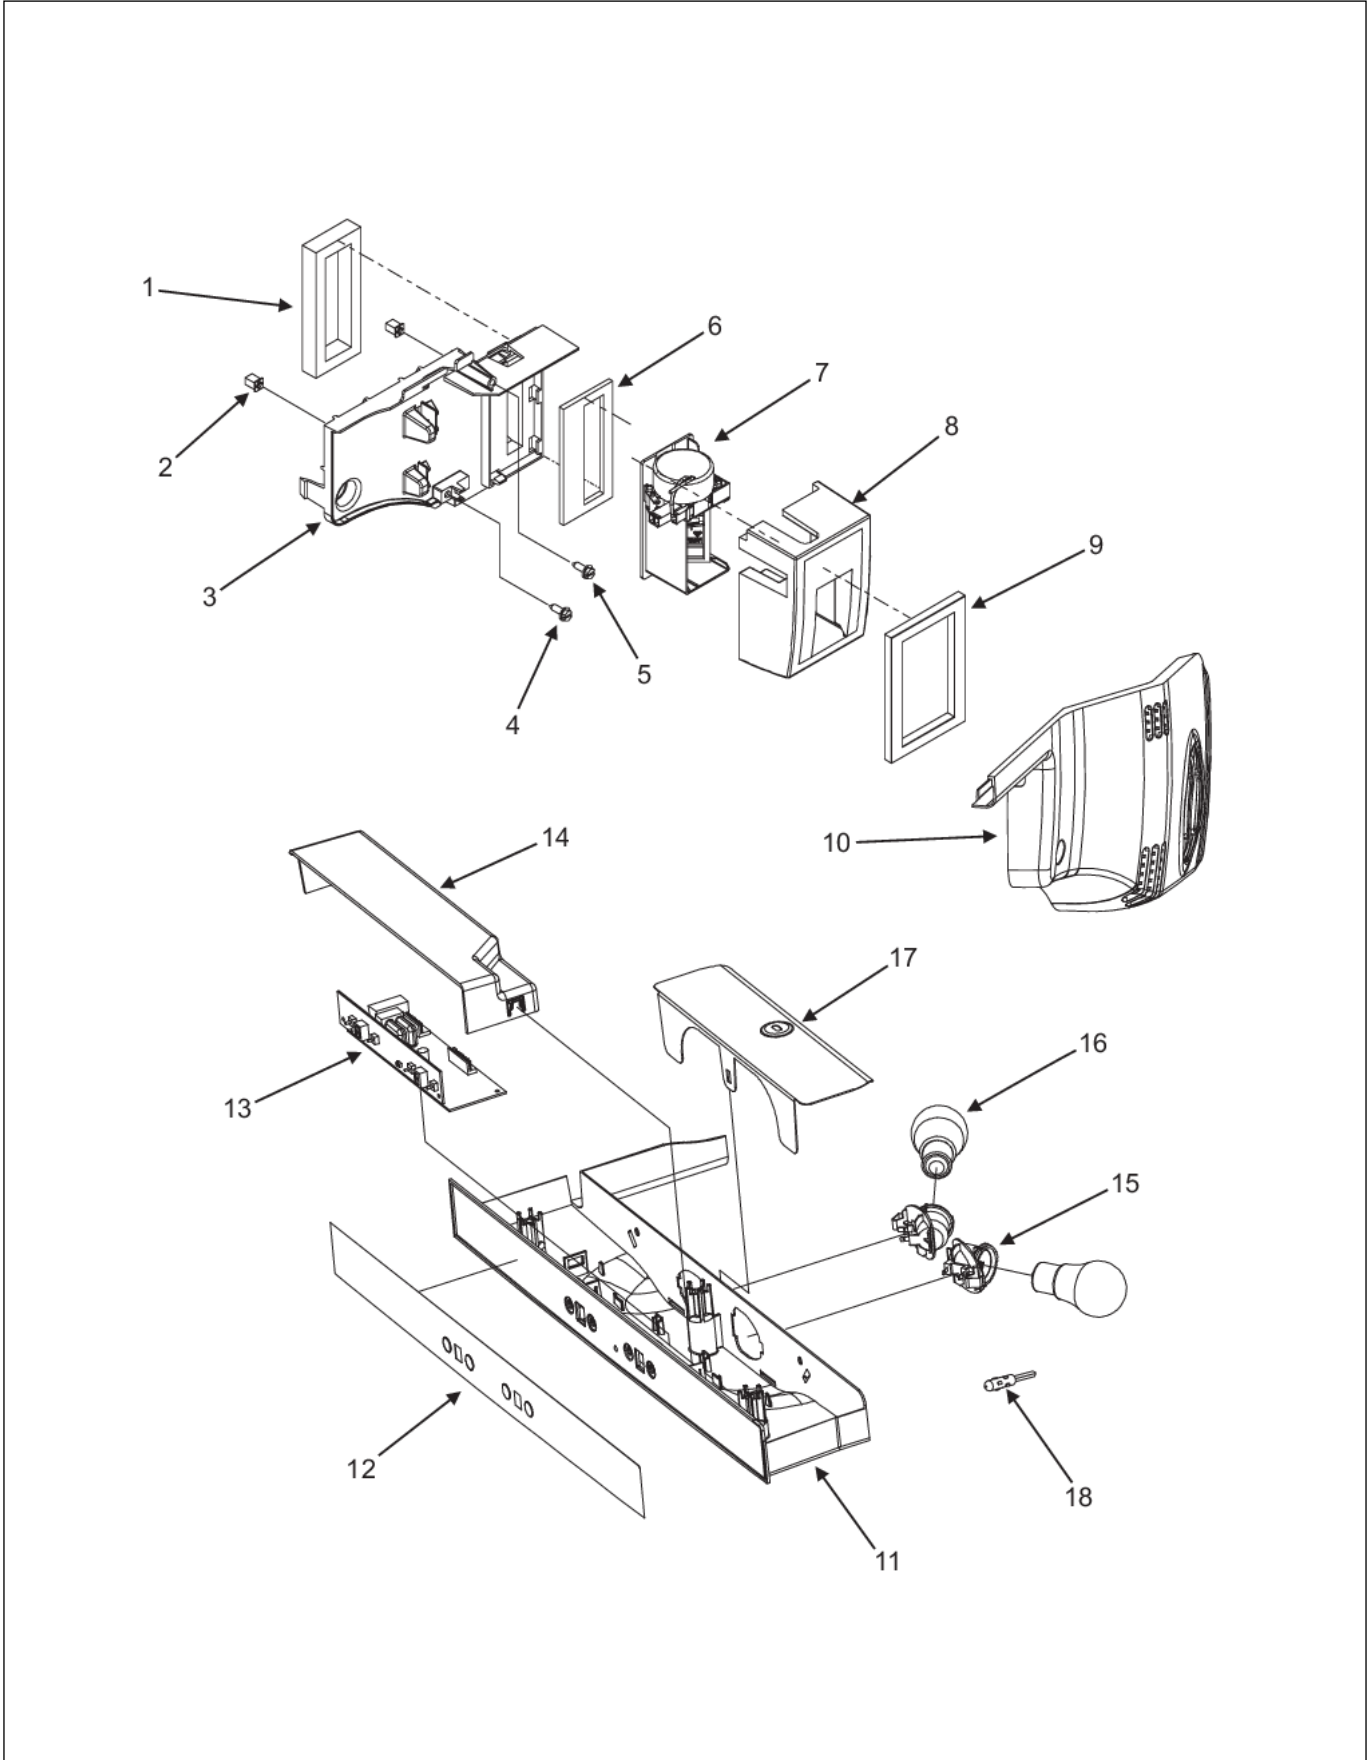

CONTROLS

Item	Part No.	Name	Qty	Uom	NOTES
1	PS400289	GASKET, DAMPER (67004031)	1	EA	NO LONGER AVAILABLE, Not available online / Call for pricing and availability
2	PS400290	GROMMET, SCREW (M0580205)	1	EA	NO LONGER AVAILABLE, Not available online / Call for pricing and availability
3	PS400291	BRACKET, ELECTRONIC CONTROL (67004447)	1	EA	
4	PS400013	SCREW, DOOR STOP (67006287)	1	EA	NO LONGER AVAILABLE
5	PS400292	SCREW, BRACKET (67006688)	1	EA	NO LONGER AVAILABLE, Not available online / Call for pricing and availability
6	PS400293	GASKET, DAMPER (12582801)	1	EA	
7	PS400294	DAMPER, ELECTRONIC CONTROL (67006249)	1	EA	
8	PS400295	INSULATION DAMPER (67006522)	1	EA	
9	PS400296	GASKET, CONTROL COVER (67006495)	1	EA	NO LONGER AVAILABLE
10	PS400297	COVER, ELECTRONIC CONTROL (W10207714)	1	EA	
11	PS400298	HOUSING, CONTROL (67005478)	1	EA	
12	PS400299	OVERLAY (67006689)	1	EA	
13	021881-000	CONTROL BOARD	1	EA	
14	PS400300	COVER, CONTROL BOARD (67004750)	1	EA	NO LONGER AVAILABLE, Not available online / Call for pricing and availability
15	PS400053	LIGHT SOCKET (12570701)	1	EA	
16	PS400054	LIGHT BULB (A0282812)	1	EA	
17	PS400301	REFLECTOR, LIGHT (67005038)	1	EA	
18	PS400063	THERMISTOR	1	EA	
NI	PS400302	PLUG, BUTTON (67002417)	1	EA	NO LONGER AVAILABLE, Not available online / Call for pricing and availability