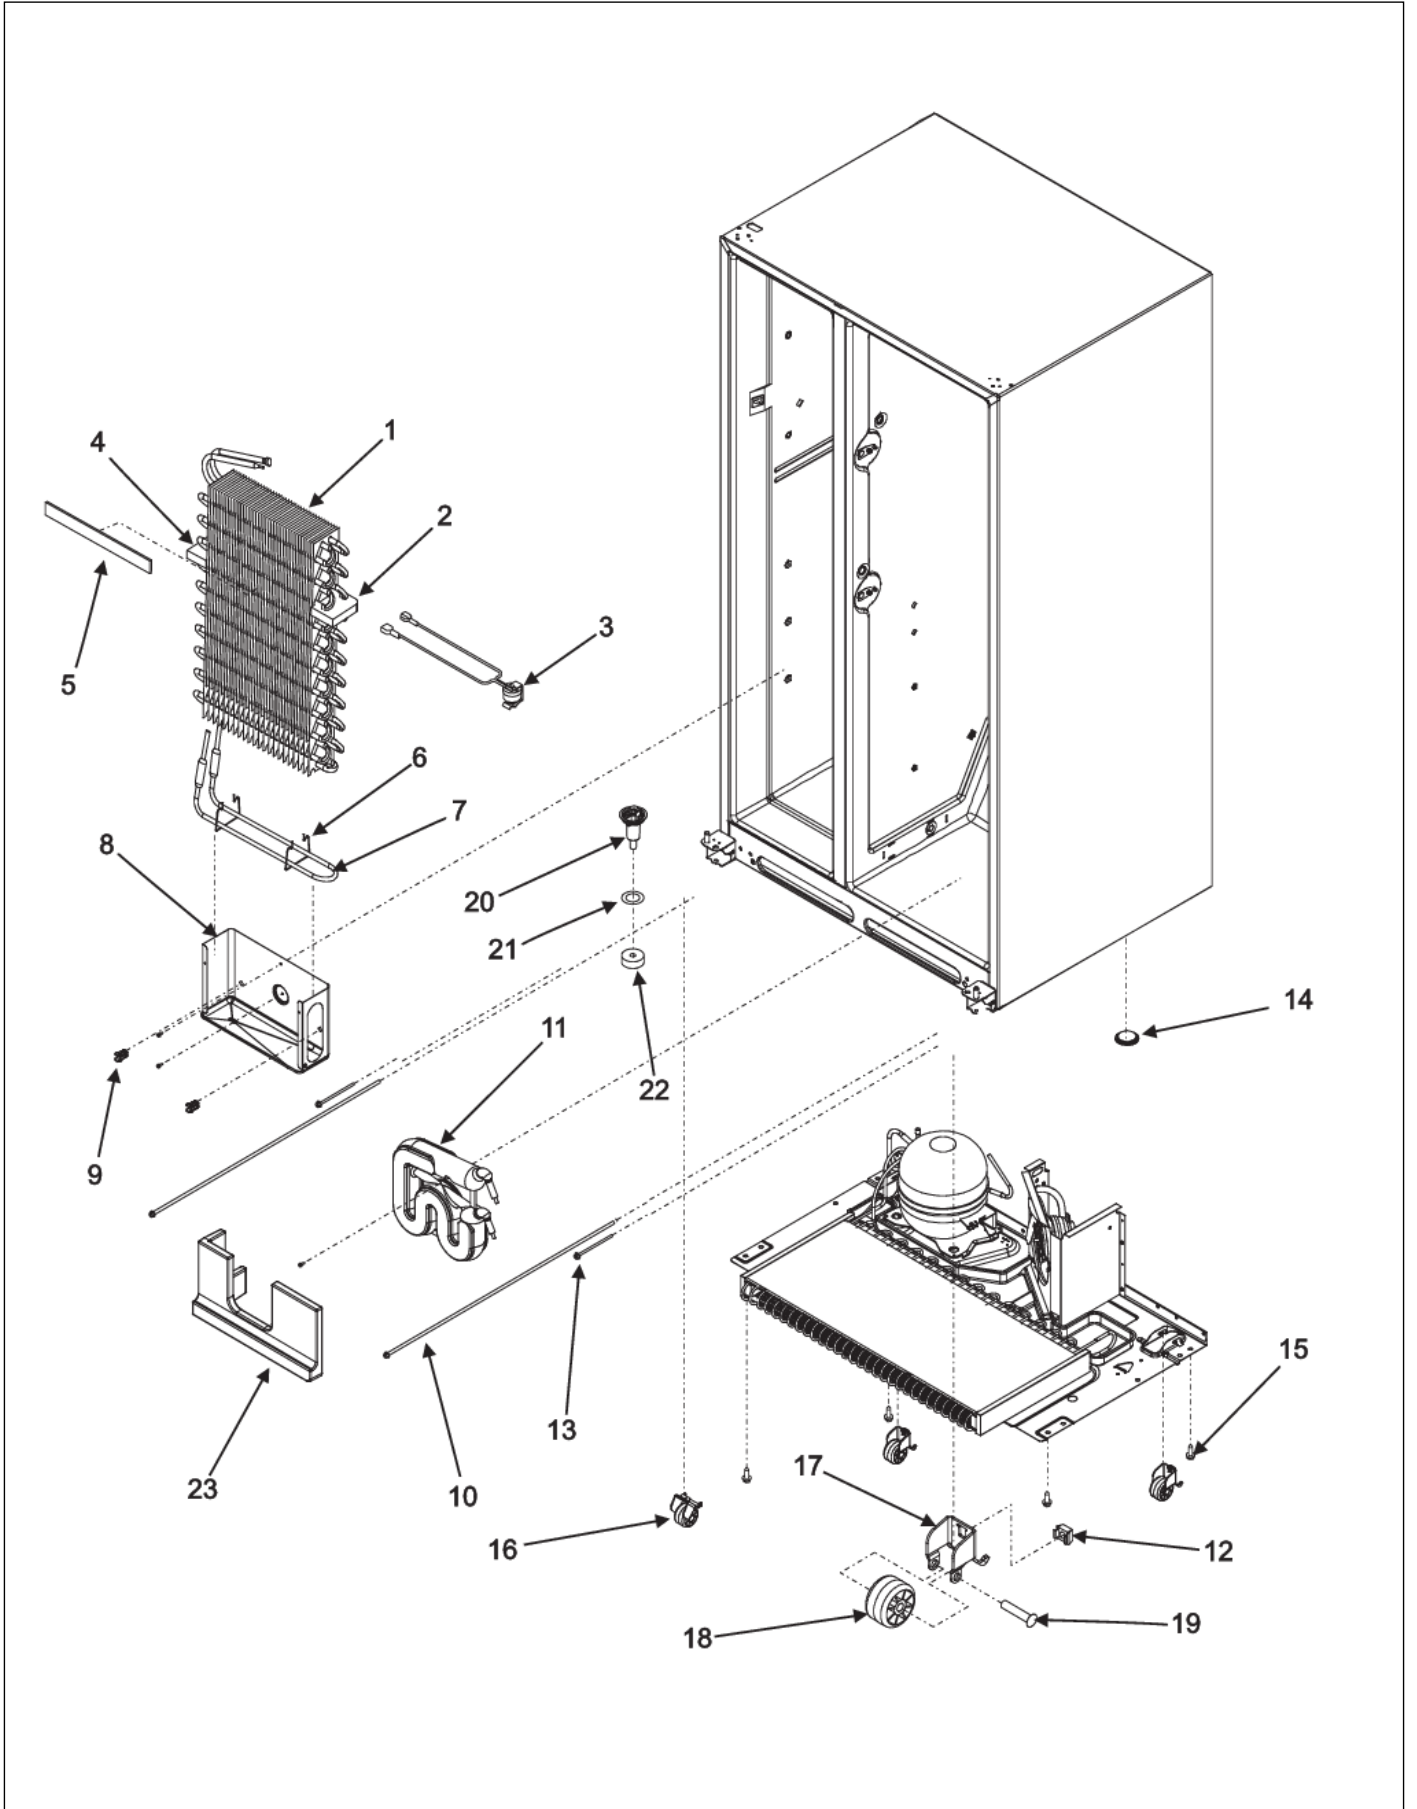

Item	Part No.	Name	Qty	Uom	NOTES
17	PS400144	ROLLER BRACKET (12456801)	1	EA	
18	PS400146	ROLLER (67005127)	1	EA	
19	PS400147	RIVET (M1205302)	1	EA	
20	PS400414	FUNNEL, DRAIN (12456901)	1	EA	NO LONGER AVAILABLE, Not available online / Call for pricing and availability
21	PS400091	SEAL, O-RING	1	EA	
22	PS400090	GASKET, DRAIN TUBE	1	EA	
23	PS400363	BLOCK, WATER TANK (67004309)	1	EA	NO LONGER AVAILABLE, Not available online / Call for pricing and availability
NI	PS400364	HEATER / HARNESS, FREEZER (67005939)	1	EA	NO LONGER AVAILABLE, Not available online / Call for pricing and availability