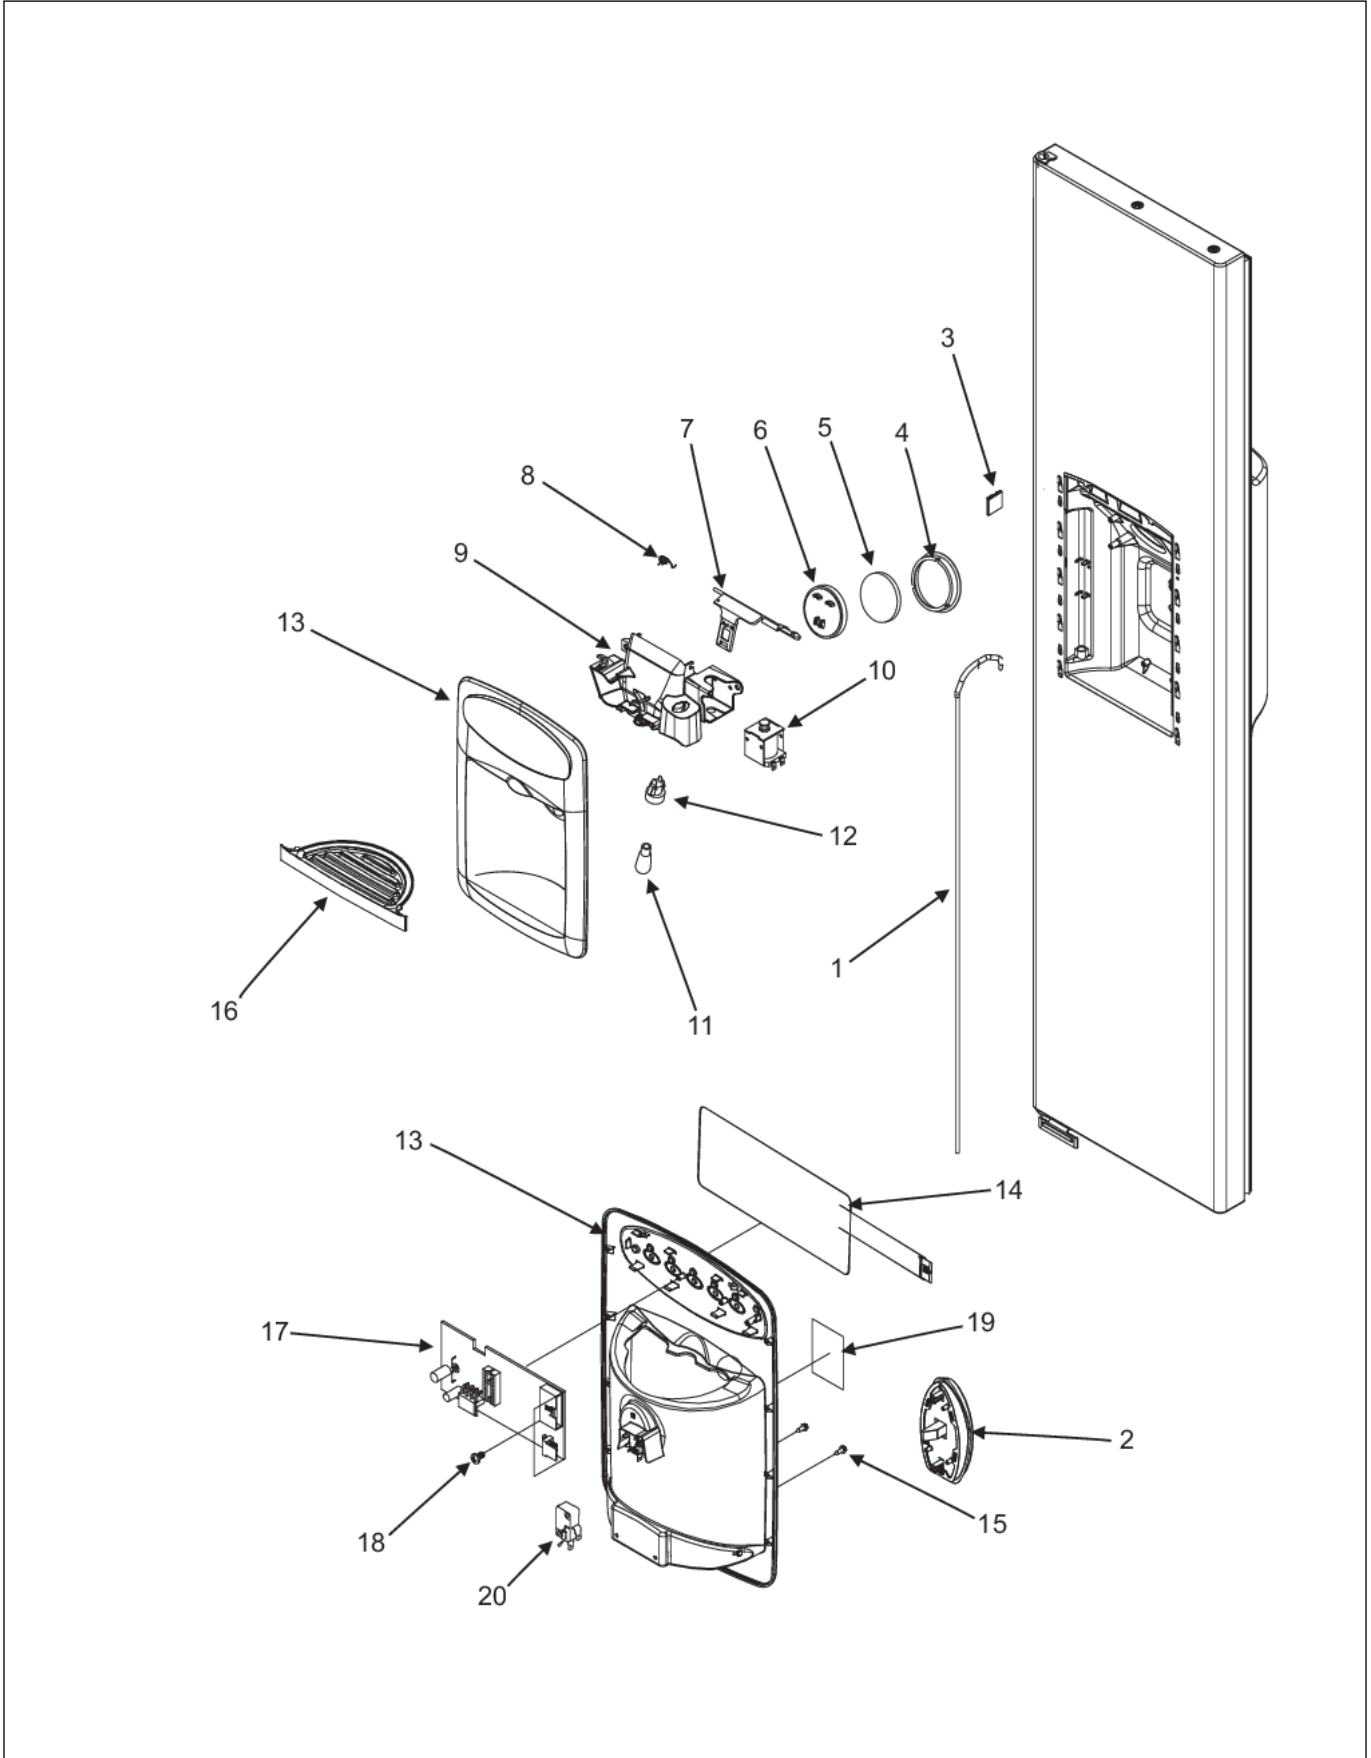

FOUNTAIN

Item	Part No.	Name	Qty	Uom	NOTES
1	PS400261	WATERLINE ASSEMBLY (67005035)	1	EA	NO LONGER AVAILABLE
NI	PS400182	CLAMP, TUBE	1	EA	NO LONGER AVAILABLE
2	PS400262	ACTUATOR PAD FRAME ASSEMBLY (67004511)	1	EA	
3	PS400188	WATERLINE TRACK (67004102)	1	EA	
4	PS400263	SEAL, ICE CHUTE (12665101)	1	EA	
5	PS400264	INSULATION, CHUTE DOOR (67007098)	1	EA	
6	PS400265	DOOR, ICE CHUTE (12562701)	1	EA	
7	PS400266	HINGE, ICE CHUTE (67004119)	1	EA	
8	PS400267	SPRING, CHUTE, DOOR (12565502)	1	EA	
9	PS400268	EXTENSION, ICE CHUTE (67006534)	1	EA	
NI	PS400129	SCREW, SMALL (67006425)	1	EA	
10	PS400269	SOLENOID (67006000) - NLA	1	EA	
11	PS400270	LIGHT BULB (67001316)	1	EA	
12	PS400271	LIGHT SOCKET (12617501)	1	EA	NO LONGER AVAILABLE
13	PS400272	FACADE (BLACK) (67005531)	1	EA	
14	PS400273	KEYBOARD	1	EA	
15	PS400274	SCREW, FACADE (67006682)	1	EA	NO LONGER AVAILABLE
16	PS400275	TRAY, SUMP (67005636)	1	EA	
17	PS400276	CONTROL BOARD (W10204681)	1	EA	
18	PS400277	SCREW, BOARD (67006683)	1	EA	
19	PS400278	LABEL, DISPENSER (67006684)	1	EA	Not available online / Call for pricing and availability
20	PS400279	LIMIT SWITCH (12575502)	1	EA