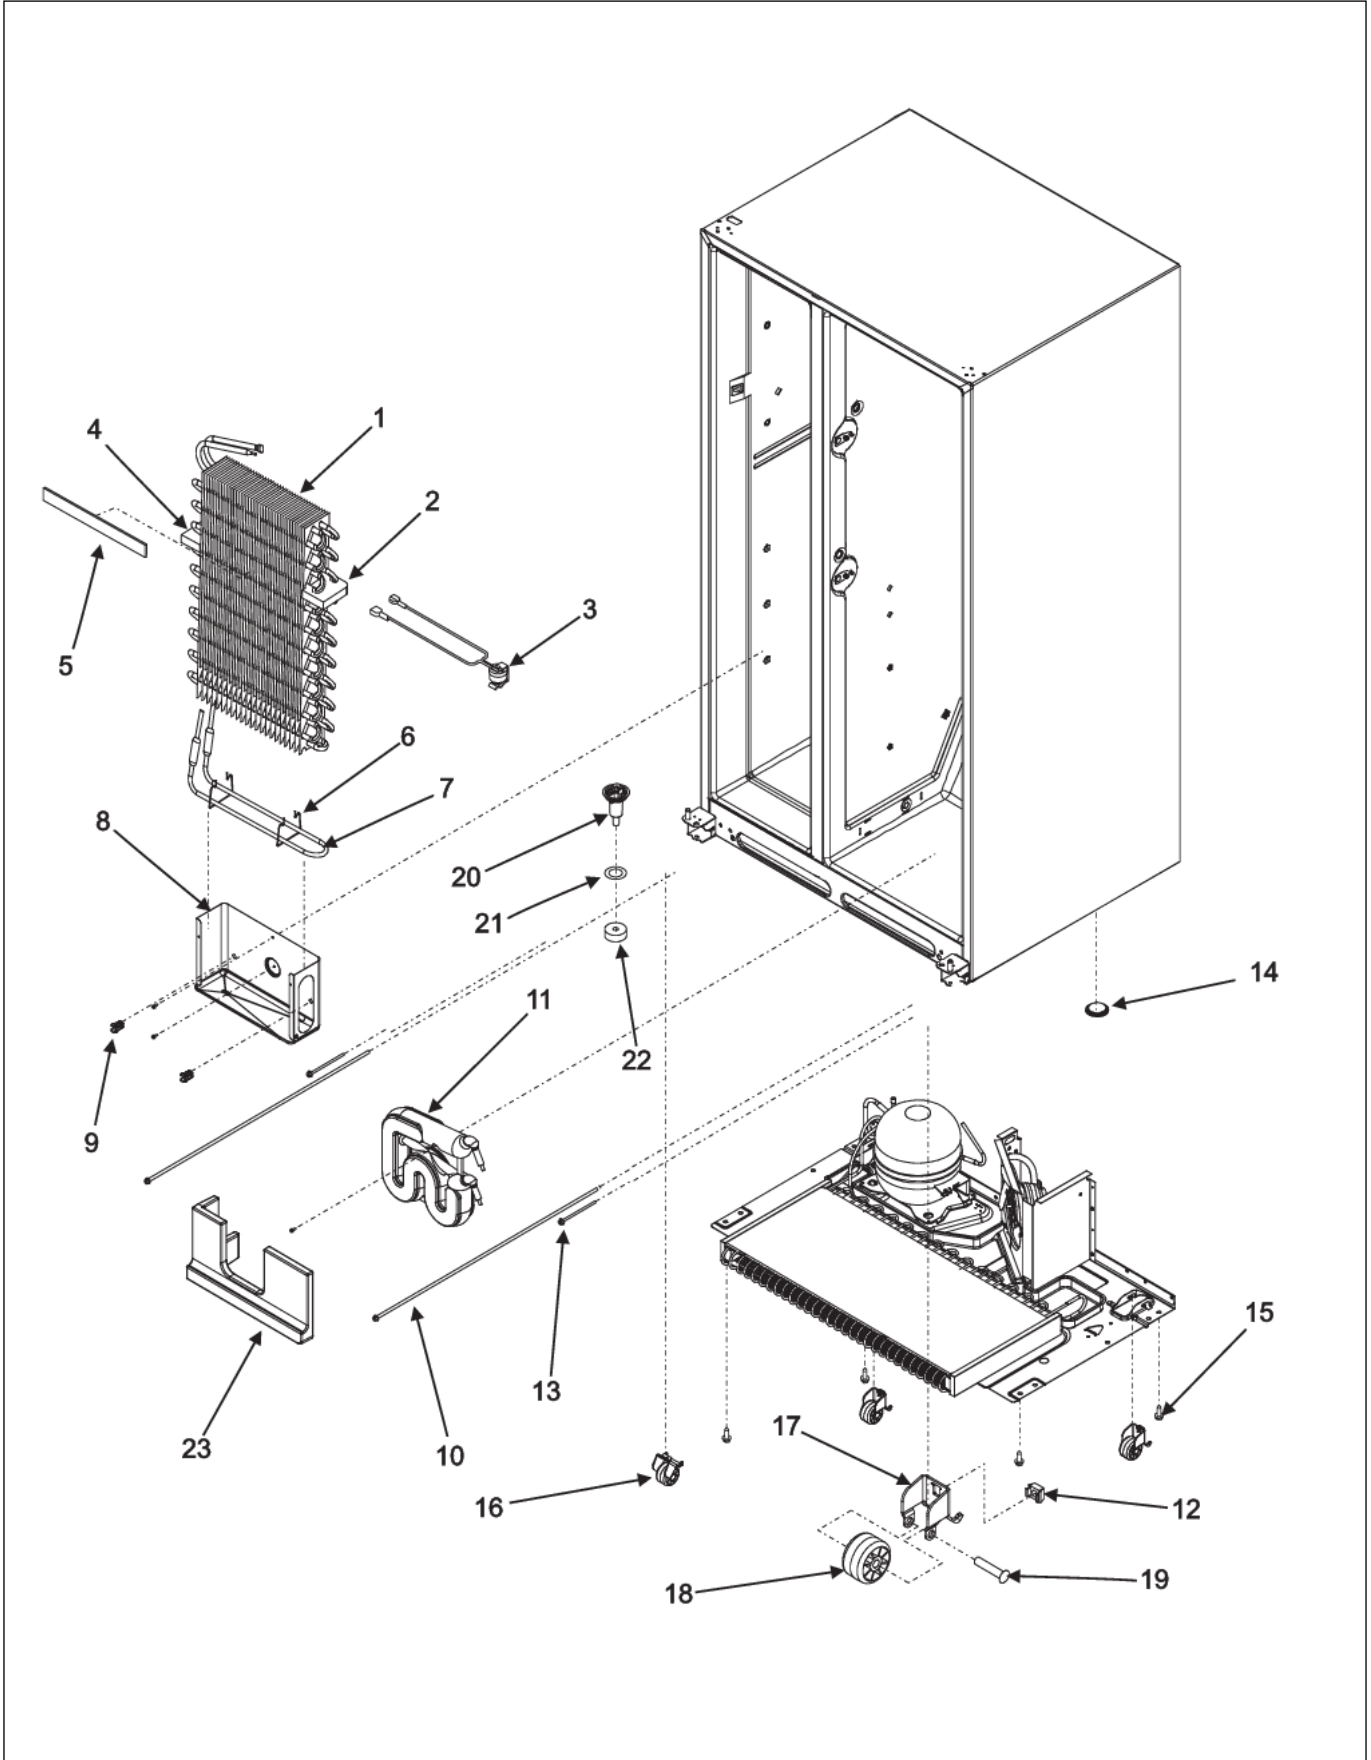

EVAPORATOR AND ROLLERS

Item	Part No.	Name	Qty	Uom	NOTES
1	PS400350	EVAPORATOR KIT (INC. EVAP, HT. SHLD, & INST.) (12001940)	1	EA	
2	PS400351	BLOCK, AIR COIL (12590102)	1	EA	NO LONGER AVAILABLE, Not available online / Call for pricing and availability
3	PS400352	DEFROST THERMOSTAT (67005363)	1	EA	
NI	PS400063	THERMISTOR	1	EA	
4	PS400354	BLOCK, AIR COIL (LEFT) (12590101)	1	EA	NO LONGER AVAILABLE, Not available online / Call for pricing and availability
5	PS400355	GASKET, FOAM (67002226)	1	EA	NO LONGER AVAILABLE, Not available online / Call for pricing and availability
6	PS400137	CLIP, HEATER - SUBS TO 10428101	1	EA	
7	PS400356	HEATER, EVAPORATOR (67004188)	1	EA	
8	PS400357	DRIP TRAY, EVAPORATOR (12558101WD)	1	EA	NO LONGER AVAILABLE, Not available online / Call for pricing and availability
NI	PS400358	SCREW, SMALL (M0224416)	1	EA	NO LONGER AVAILABLE
9	PS400359	CLIP, EVAPORATOR (10623003)	1	EA	NO LONGER AVAILABLE, Not available online / Call for pricing and availability
10	PS400150	SCREW, ADJUSTING ROD (67006697)	1	EA	
11	PS400360	WATER TANK (R0131625)	1	EA	
12	PS400145	SPEED NUT (M0286708)	1	EA	
13	PS400361	BOLT, ADJUSTABLE ROLLER (67006611)	1	EA	
14	PS400097	PLUG, BUTTON	1	EA	
15	PS400130	SCREW (67006573)	1	EA	NO LONGER AVAILABLE
16	PS400362	ROLLER BRACKET ASSEMBLY 12580304	1	EA