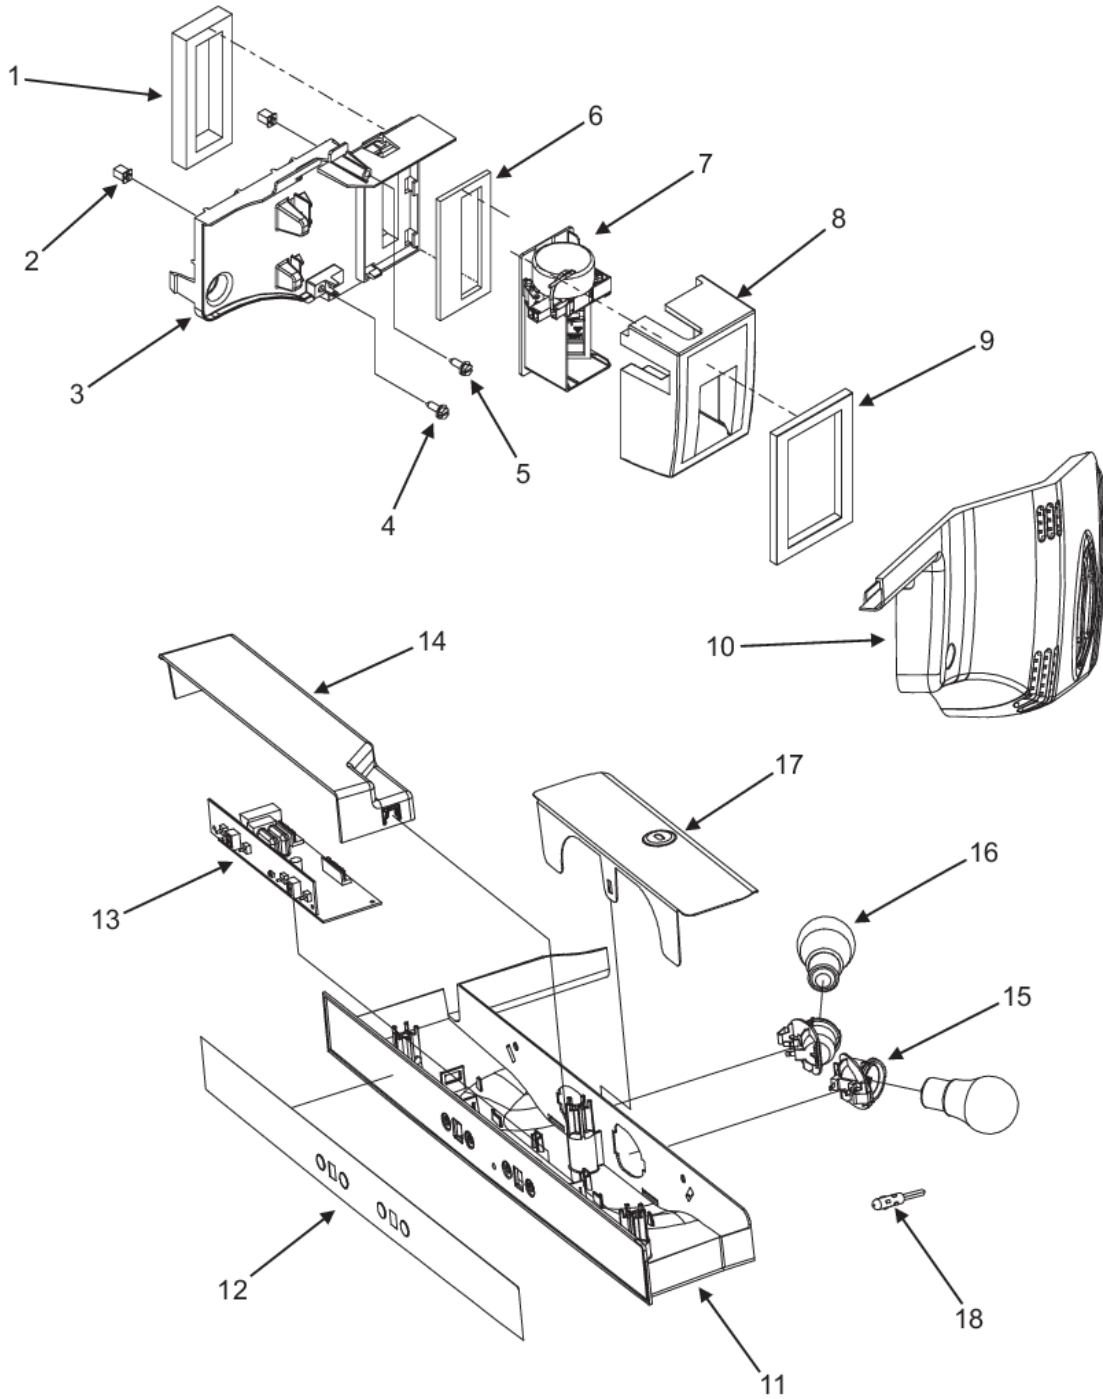

Item	Part No.	Name	Qty	Uom	NOTES
NI	PS400303	HARNESS, CONTROL (67006548)	1	EA	

CRISPER ASSEMBLY

Item	Part No.	Name	Qty	Uom	NOTES
1	PS400317	SHELF, CRISPER TOP (67006880)	1	EA	
2	PS400318	SUPPORT, CRISPER FRAME (12603701)	1	EA	
3	PS400319	GLASS, MEAT SHELF (67004132)	1	EA	
4	PS400320	FRAME, CRISPER SHELF (67004140)	1	EA	
5	PS400310	ROLLER, CRISPER FRAME (67004169)	1	EA	NO LONGER AVAILABLE
6	PS400311	SCREW, ROLLER (67006692)	1	EA	NO LONGER AVAILABLE
7	PS400321	SLIDE, CONTROL (WHITE) (67004885)	1	EA	NO LONGER AVAILABLE
8	PS400316	PIN, ROLLER (67004174)	1	EA	
9	PS400315	ROLLER, PAN (67004133)	1	EA	
10	PS400322	PAN, LARGE CRISPER (67005816)	1	EA	
11	PS400323	FRONT, LARGE CRISPER PAN (67006693)	1	EA	NO LONGER AVAILABLE
12	PS400324	FRONT, MEAT PAN (67006694)	1	EA	
13	PS400325	PAN, MEAT (67005817)	1	EA	
14	PS400326	FRAME, MEAT SHELF (67004247)	1	EA	
15	PS400327	SEAL, CRISPER FRAME (REAR) (67004249)	1	EA	NO LONGER AVAILABLE
16	PS400328	HOUSING, TEMPERATURE CONTROL (67006695)	1	EA	NO LONGER AVAILABLE
17	PS400329	SLIDE, TEMPERATURE CONTROL (67004176)	1	EA	NO LONGER AVAILABLE, Not available online / Call for pricing and availability
18	PS400330	GASKET, TEMPERATURE CONTROL (67004177)	1	EA	NO LONGER AVAILABLE, Not available online / Call for pricing and availability