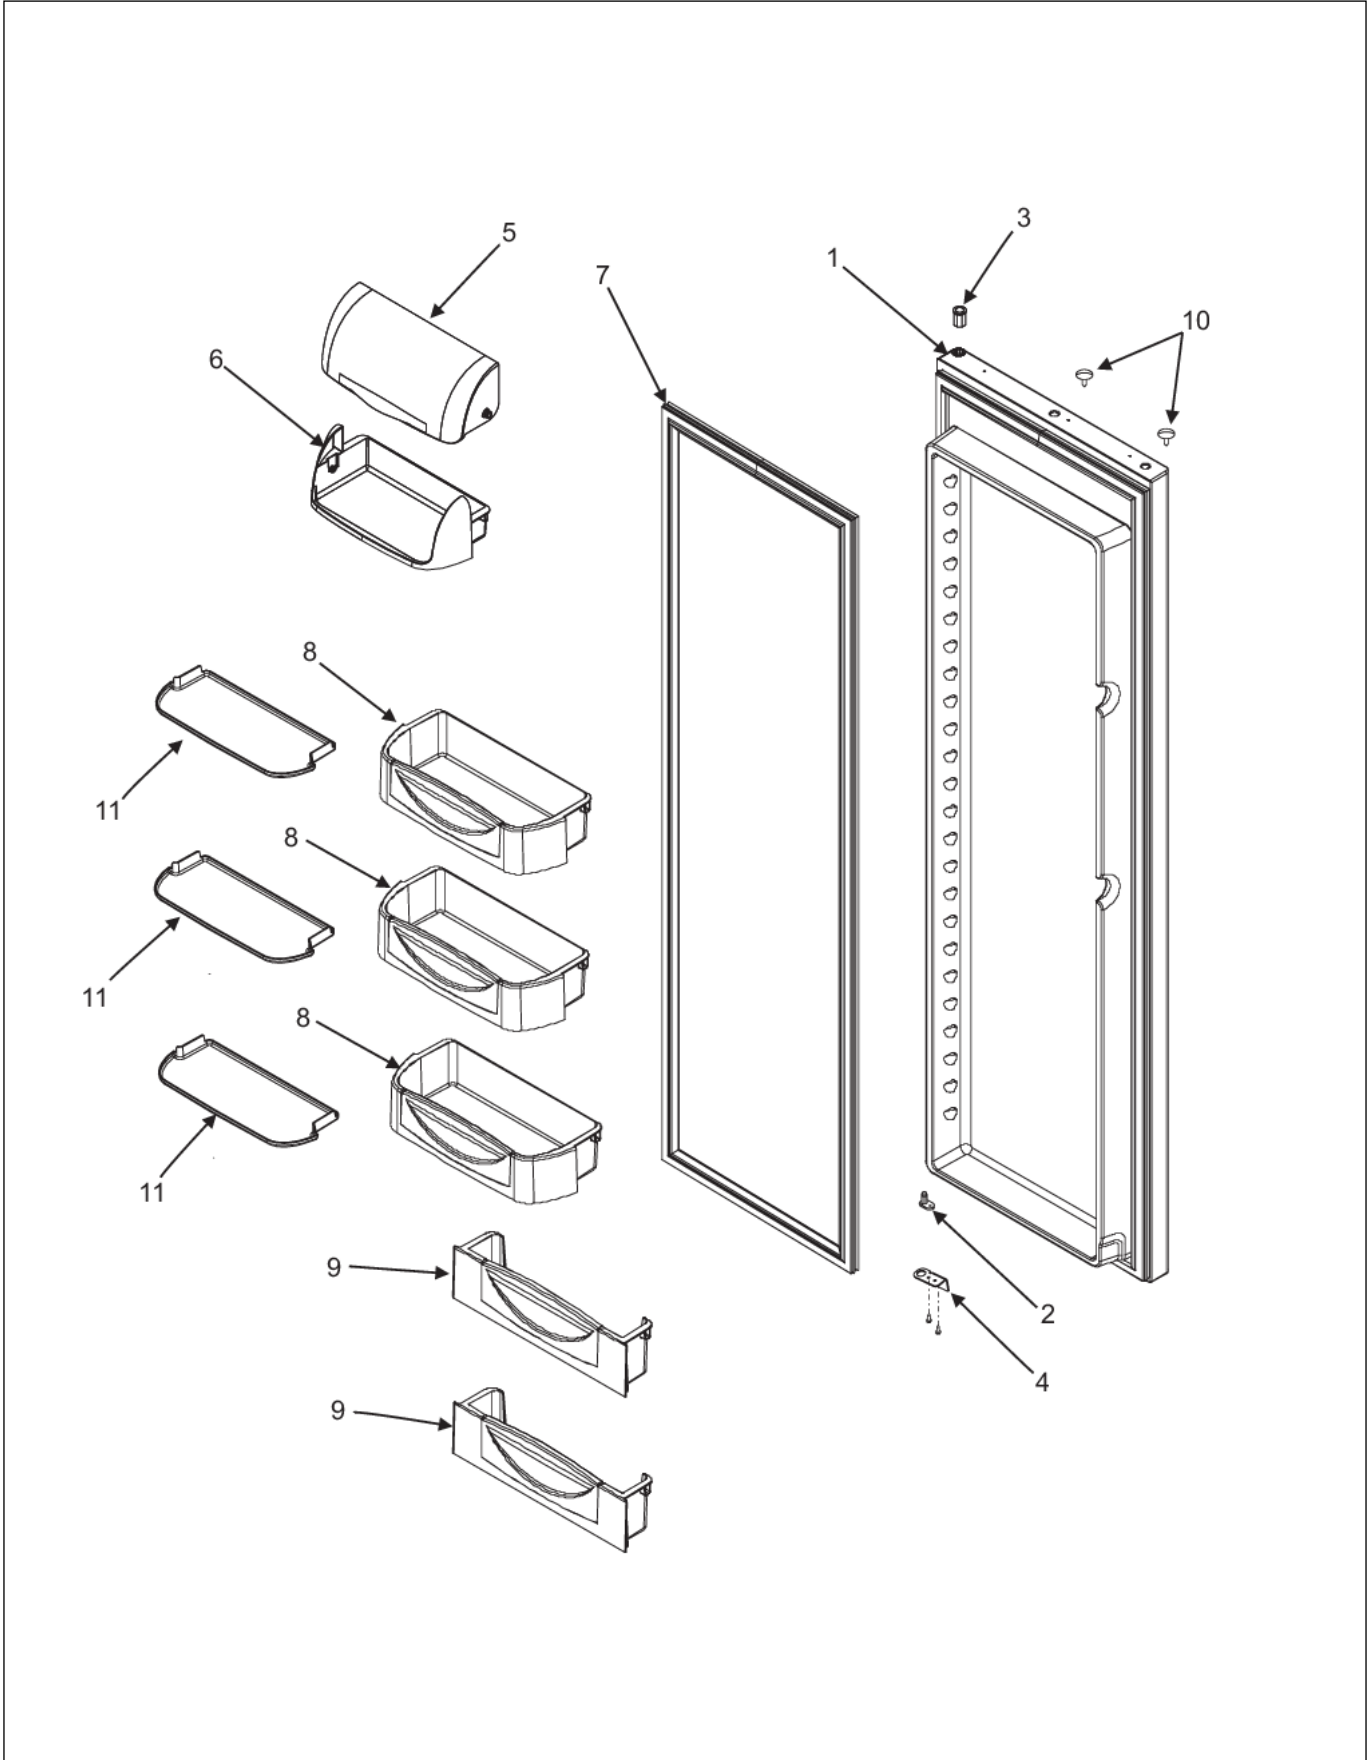

REFRIGERATOR DOOR

Item	Part No.	Name	Qty	Uom	NOTES
1	PS400240	REFRIGERATOR DOOR ASSEMBLY (SS) (12818242SQ	1	EA	
2	PS400241	DOOR CLOSURE (67006134)	1	EA	
3	PS400242	DOOR BUSHING (BLACK) (67004976)	1	EA	NO LONGER AVAILABLE
4	PS400243	DOOR STOP (67007017)	1	EA	
NI	PS400244	SCREW, DOOR STOP (67006672)	1	EA	NO LONGER AVAILABLE, Not available online / Call for pricing and availability
5	PS400245	DAIRY DOOR (67002957)	1	EA	
6	PS400246	DAIRY TRAY (67002304)	1	EA	
7	PS400247	GASKET, REFRIGERATOR DOOR (67003965)	1	EA	
8	PS400248	BUCKET ASSEMBLY (INC. GRIPPER) 67006674	1	EA	
9	PS400249	BUCKET, REFRIGERATOR DOOR (67004285)	1	EA	
10	PS400250	PLUG, BUTTON (M0311607)	1	EA	NO LONGER AVAILABLE, Not available online / Call for pricing and availability
11	PS400251	GRIPPER (67006673)	1	EA