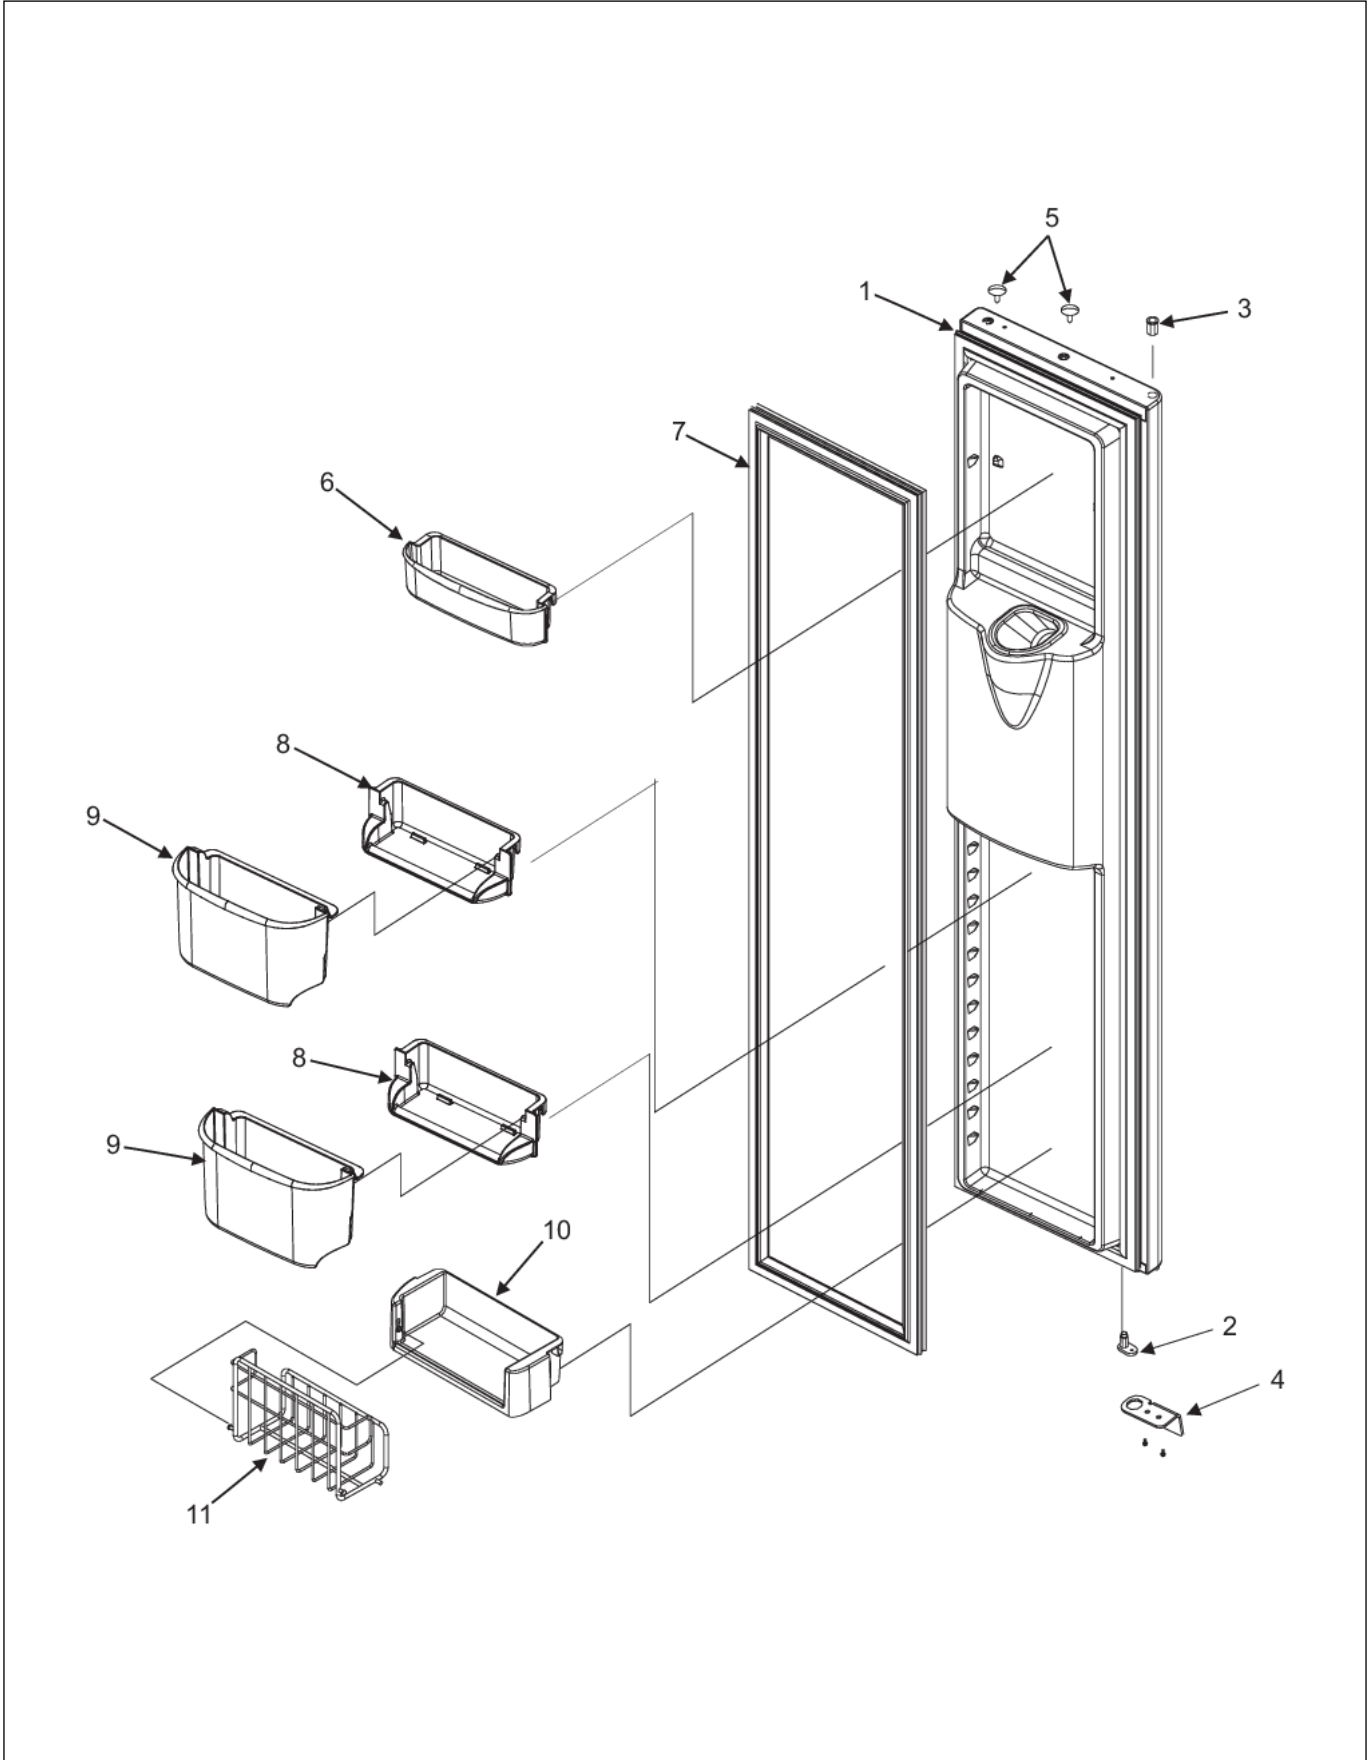

FREEZER DOOR

Item	Part No.	Name	Qty	Uom	NOTES
1	PS400252	FREEZER DOOR ASSEMBLY (SS) (67006762)	1	EA	NO LONGER AVAILABLE, Not available online / Call for pricing and availability
2	PS400253	DOOR CLOSURE (67006677)	1	EA	NO LONGER AVAILABLE
3	PS400222	BUSHING, DOOR, BLACK (UPPER LEFT)	1	EA	
4	PS400254	DOOR STOP (67006518)	1	EA	NO LONGER AVAILABLE, Not available online / Call for pricing and availability
NI	PS400244	SCREW, DOOR STOP (67006672)	1	EA	NO LONGER AVAILABLE, Not available online / Call for pricing and availability
5	M0311607	PLUG, BUTTON	1	EA	Not available online / Call for pricing and availability
6	PS400255	BUCKET, UPPER FREEZER DOOR (67004772)	1	EA	
7	PS400256	GASKET, FREEZER DOOR (67003967)	1	EA	
8	PS400257	FRAME, TILT BUCKET (67004291)	1	EA	NO LONGER AVAILABLE
9	PS400258	TILT BUCKET (67004290)	1	EA	NO LONGER AVAILABLE, Not available online / Call for pricing and availability
10	PS400259	FRAME, TILT BASKET (67004475)	1	EA	
11	PS400260	TILT BASKET (67005630)	1	EA